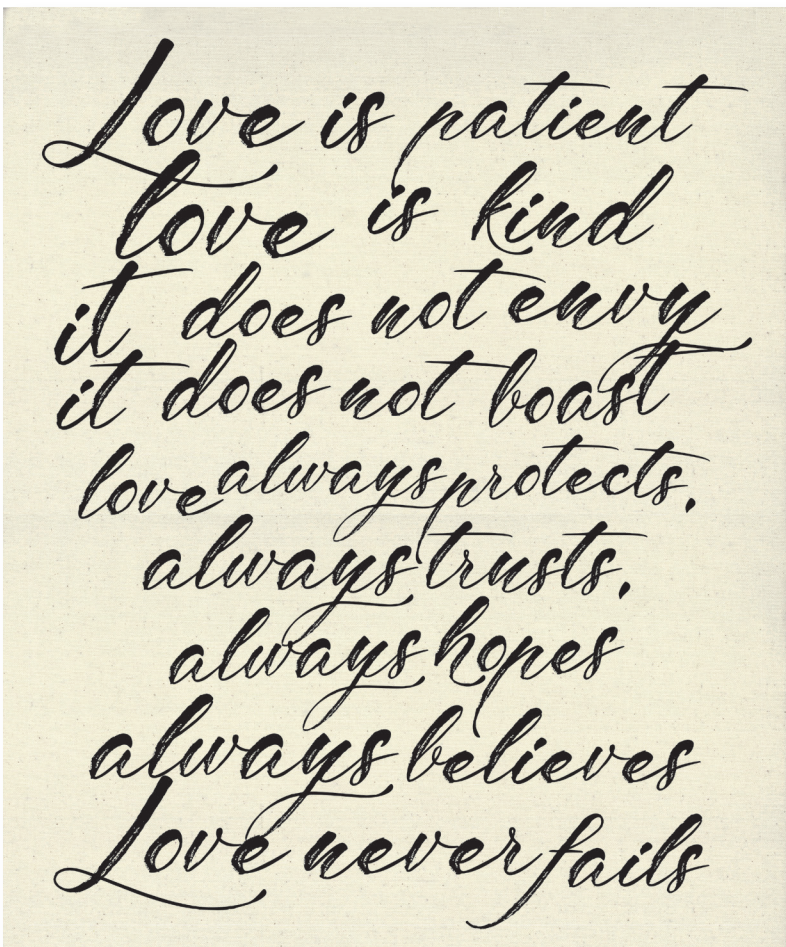

Create Your Own Sunshine - 5760 11P
54" x 65"
Min: 2 Cost: $20.00
7 52106 50649 7

Love is Patient - 5762 11P
54" x 65"
Min: 2 Cost: $20.00
7 52106 50651 0