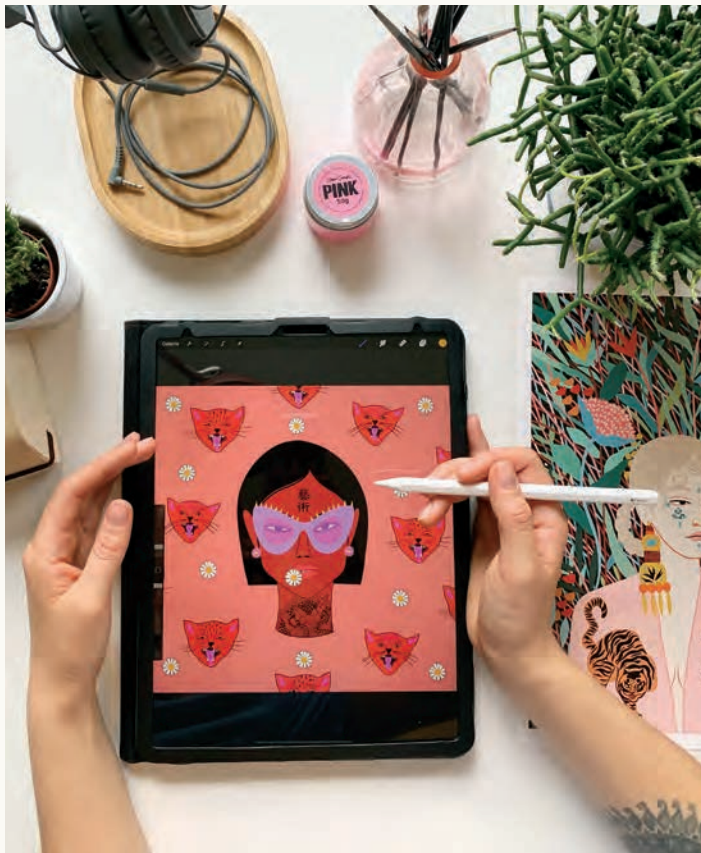

*We are pleased to announce
our first guest designer:*

SASHA IGNATIADOU

for

★ RUBY STAR SOCIETY ★

Sasha Ignatiadou is an artist and illustrator based in Germany. She has a degree in Architecture and Art, and her art is inspired by nature, female beauty and plants. She uses a variety of techniques in her work, from watercolors to oil painting to digital drawing tools. This is the first time her work will appear on fabric.

Sasha Ignatiadou's guest collection for Ruby Star Society, Airflow, is inspired by animals and plants. Sasha believes that the patterns and imagery created by nature are often the most beautiful, so she turns there for inspiration. Cats, tigers and cranes reside in a technicolor landscape of gently undulating botanicals, with rich metallics giving a luxe finish. Two rayon prints round out the group.