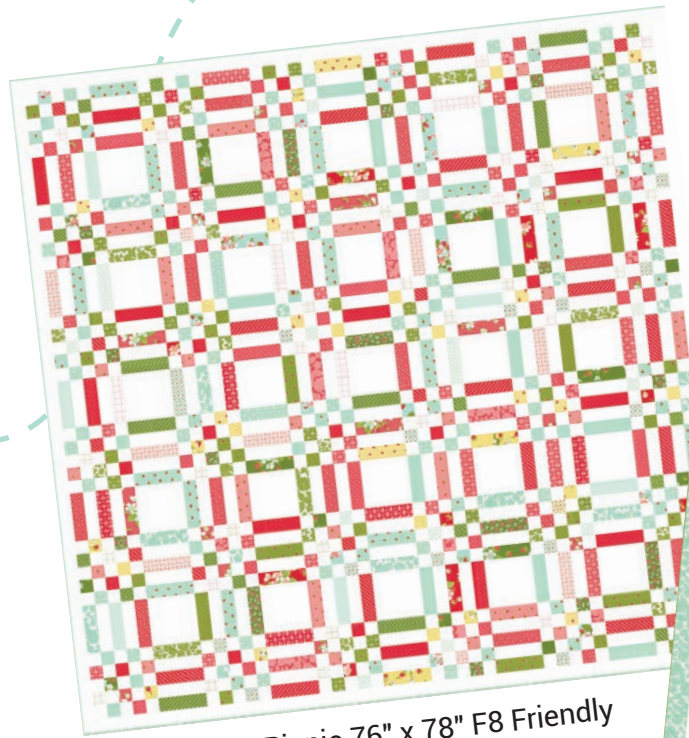

TB 304 Picnic 76" x 78" F8 Friendly