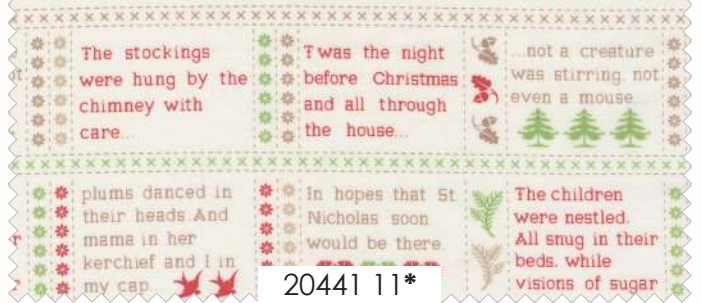

PISTACHIO
9900 134

BELLA SOLID COORDINATES