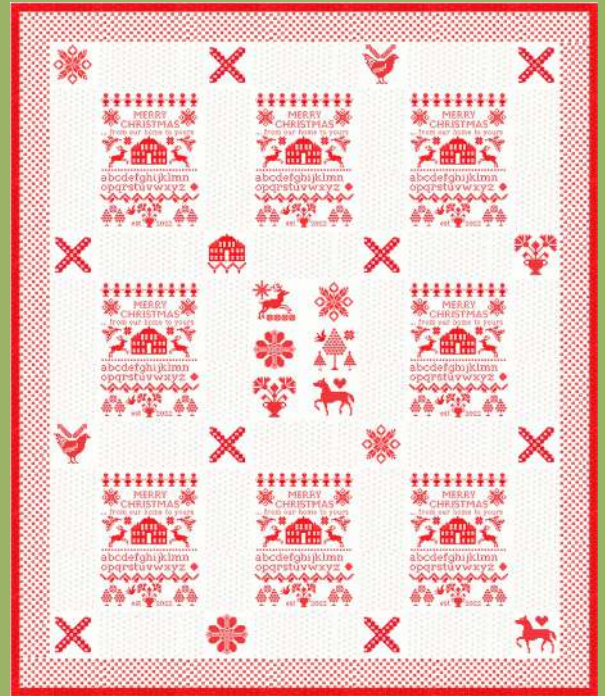

The soft reds, greens and tans of our classic Fig Tree Christmas, this collection is meant to remind you of your holiday

memories, and to move you to create Christmas heirlooms for holidays to come. Each print is inspired by a favorite Christmas motif - a pinecone, a sprig of holly or a classic gingham that makes us all think of a country Christmas! And if you love scrap quilts as much as I do, blend Christmas Stitched with the reds, creams and greens from any recent Fig Tree collection.

...Twas the Night Before Christmas

moda FABRICS + SUPPLIES® JUNE DELIVERY

FT 1827 Christmas Sweater 60" x 72"

FT 1826 Yuletide Spruce 60" x 70"

FT 1828 Gingerbread 56" x 73" &
Gingerbread Row Runner 27" x 69"

Contact your sales professional to see all pattern size and color options.

Christmas Version

FT 1829 Vintage Scrapworks
Red & Tan Version 60" x 70"

FREE PATTERN From Our House To Yours
Comes as 2 versions -
Size 48" x 57" uses 2 panels.
Size 31" x 41" uses 1 panel (not pictured).