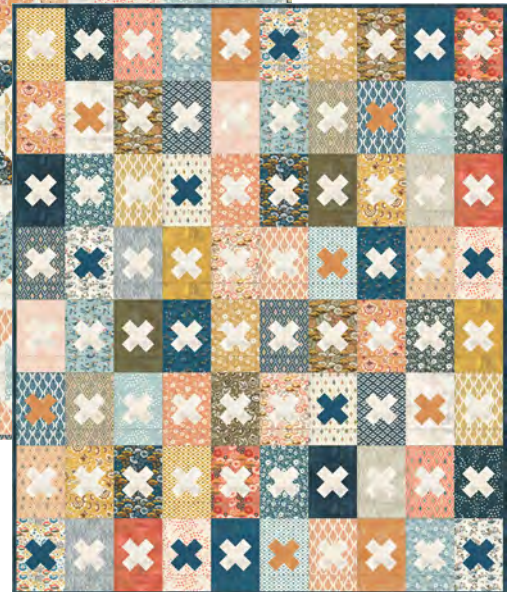

BG PAT027 - Apple Jack 62" x 78" JR Friendly

BG PAT028 - Apple Sauce
62" x 62" F8 Friendly

***BG PAT031** - Fall n' Love 56" x 67" F8 Friendly

BG PAT029 - Apple Seed 70" x 70" F8 Friendly

***DLL 131** - Stars for Carter 1 74" x 82"