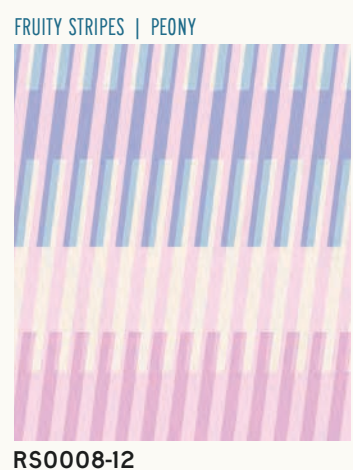

For Clementine, Melody returns to one of her favorite themes, fruit, choosing juicy oranges as her subject. These prints look awesome in both large and small projects. The juice carton print is great for fussy cutting. Fruity Stripes is a slightly diagonal stripe print perfect for fun bindings and other stripey design elements. A cheerful dot print and a mod 60's rattan print round out the group.

**APRIL DELIVERY**

20 premium 100% Ruby Star Cotton prints

RS0006

Asst. 15	Asst. 10			
HY	FQ	JJR	JLC	PP

These four new colors of Spark coordinate with Clementine.

E | BRIGHT BLUE

6-18

JUICY | PEONY