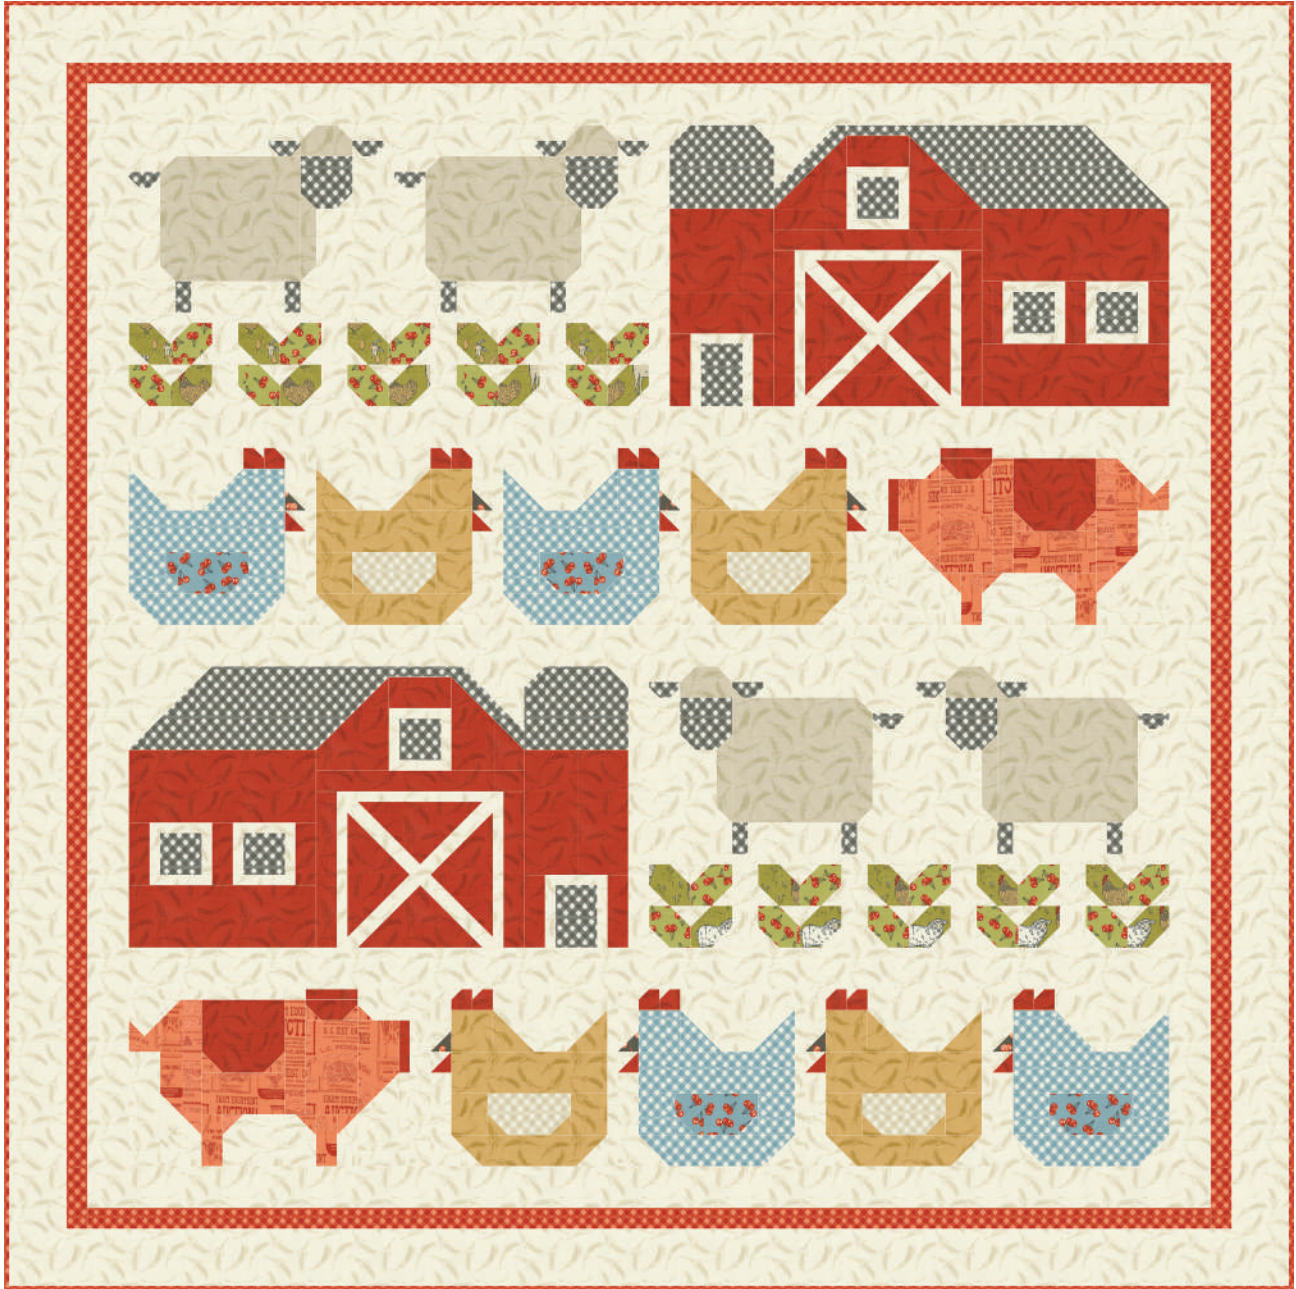

The prints in Farmstead are a celebration of agriculture from the past, my great-grandmother Johanna's love of flowers and tradition passed down from generations. Vintage blues, golds, reds, and earth tones create a palette perfect for any sewing project. This collection also includes three panels, a farm animal blocks panel in two color ways, and a sweet farm cut-and-sew book. The five quilts in this collection also celebrate farm life and its beauty.

20908 11

Panel Size: 36" x 44".
 Block Sizes: 9" x 9 1/2".

on the farm there was a goat + on the farm there was a chicken + on the farm there was a goose + on the farm there was a donkey + on the farm there was a duck

20908 12

**Cut and Sew
 Book Panel**

20909 11

Panel Size: 36" x 60". Makes 1 book, 3 finger puppets, bale of hay, and a horse and a cow.

projects

SIH 103 My Little Farm 62" x 62"
by Stacy Iest Hsu

SIH 100 Here Little Sheep 48" x 56"
 by Stacy Iest Hsu

SIH 101 Flitter Floral Butterfly 66 1/2" x 78"
 by Stacy Iest Hsu

SIH 102 Farmstead 75" x 75"
 by Stacy Iest Hsu

SIH 104 Cherries Jubilee 52" x 52"
 by Stacy Iest Hsu