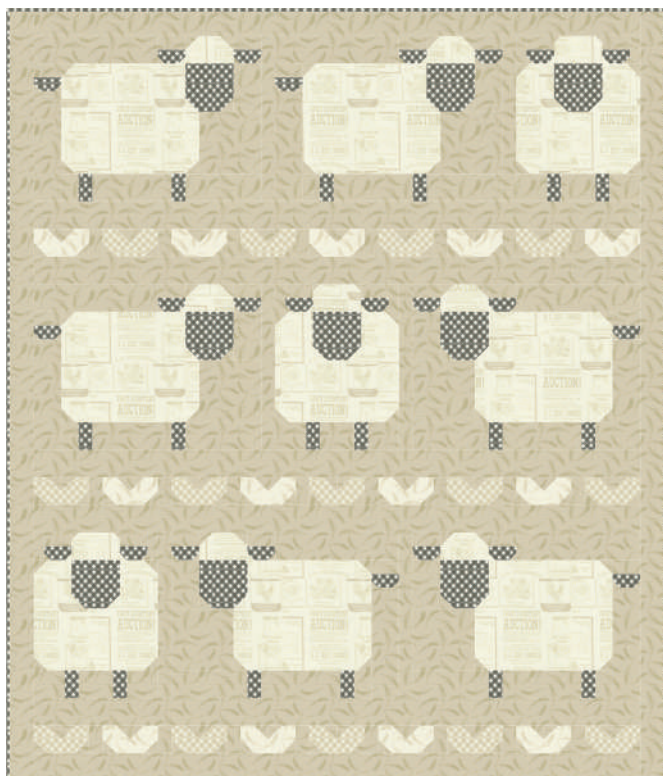

20908 11

Panel Size: 36" x 44".
 Block Sizes: 9" x 9 1/2".

on the farm there was a goat + on the farm there was a chicken + on the farm there was a goose + on the farm there was a donkey + on the farm there was a duck

20908 12

**Cut and Sew
 Book Panel**

20909 11

Panel Size: 36" x 60". Makes 1 book, 3 finger puppets, bale of hay, and a horse and a cow.

projects

SIH 103 My Little Farm 62" x 62"
by Stacy Iest Hsu

SIH 100 Here Little Sheep 48" x 56"
 by Stacy Iest Hsu

SIH 101 Flitter Floral Butterfly 66 1/2" x 78"
 by Stacy Iest Hsu

SIH 102 Farmstead 75" x 75"
 by Stacy Iest Hsu

SIH 104 Cherries Jubilee 52" x 52"
 by Stacy Iest Hsu