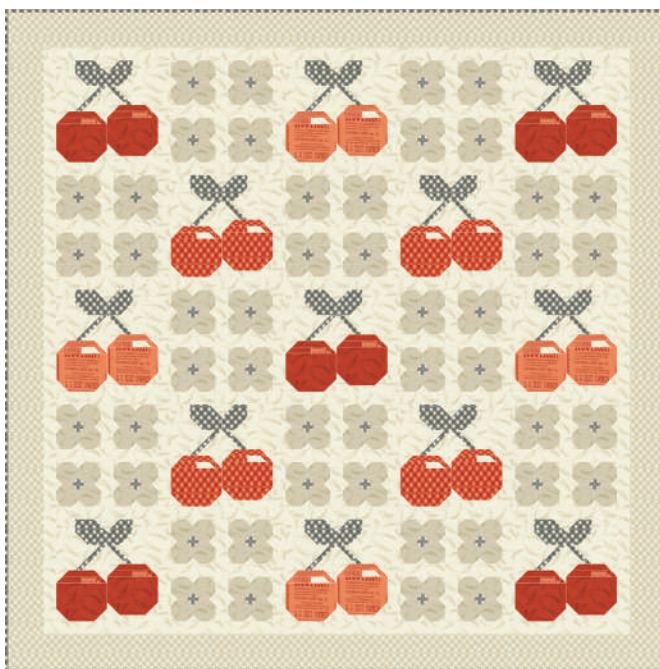

20908 12

**Cut and Sew
 Book Panel**

20909 11

Panel Size: 36" x 60". Makes 1 book, 3 finger puppets, bale of hay, and a horse and a cow.

projects

SIH 103 My Little Farm 62" x 62"
by Stacy Iest Hsu

SIH 100 Here Little Sheep 48" x 56"
 by Stacy Iest Hsu

SIH 101 Flitter Floral Butterfly 66 1/2" x 78"
 by Stacy Iest Hsu

SIH 102 Farmstead 75" x 75"
 by Stacy Iest Hsu

SIH 104 Cherries Jubilee 52" x 52"
 by Stacy Iest Hsu