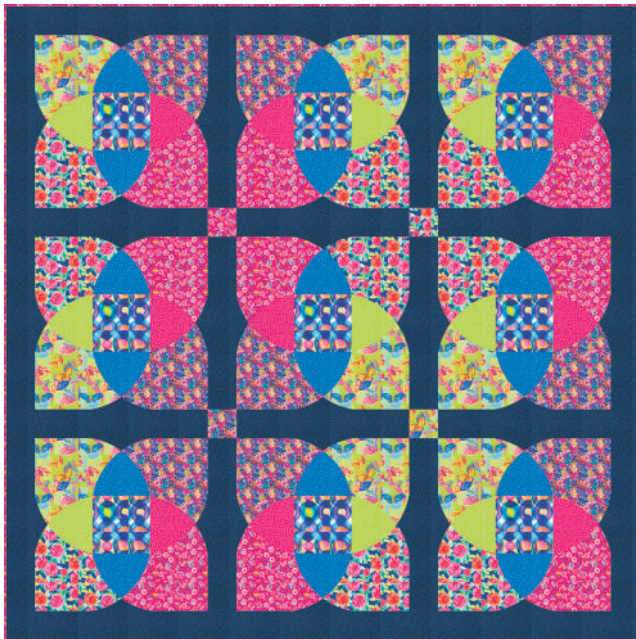

21822 20*

21821 13*

21820 16

21827 20*

21820

Asst. 15

Asst. 10

Low Cal 10

AB

JR

LC

MC

PP

JANUARY DELIVERY

•31 Prints •100% Premium Cotton
ABs include all 31 skus. JRs, LCs, MCs & PPs include 31 skus with two each of 21828 & 21829-15 - 23.

MM 026 Jelly Stars 64" x 72" JR Friendly
by Modernly Morgan