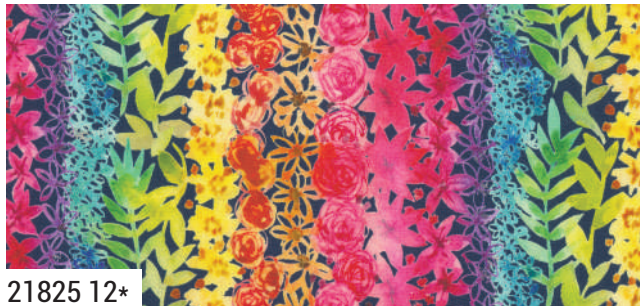

21829 18

21822 13

21827 13*

21829 14

21822 15

21829 15

21823 16

moda

JANUARY DELIVERY

flower Patches *amarilys*
HENDERSON

21826 11*

21829 20

21823 20*

21828 21*

21825 12*

21829 23

21822 20*

21821 13*

21820 16

21827 20*

21820

Asst. 15

Asst. 10

Low Cal 10

AB

JR

LC

MC

PP

JANUARY DELIVERY

•31 Prints •100% Premium Cotton
ABs include all 31 skus. JRs, LCs, MCs & PPs include 31 skus with two each of 21828 & 21829-15 - 23.

MM 026 Jelly Stars 64" x 72" JR Friendly
by Modernly Morgan