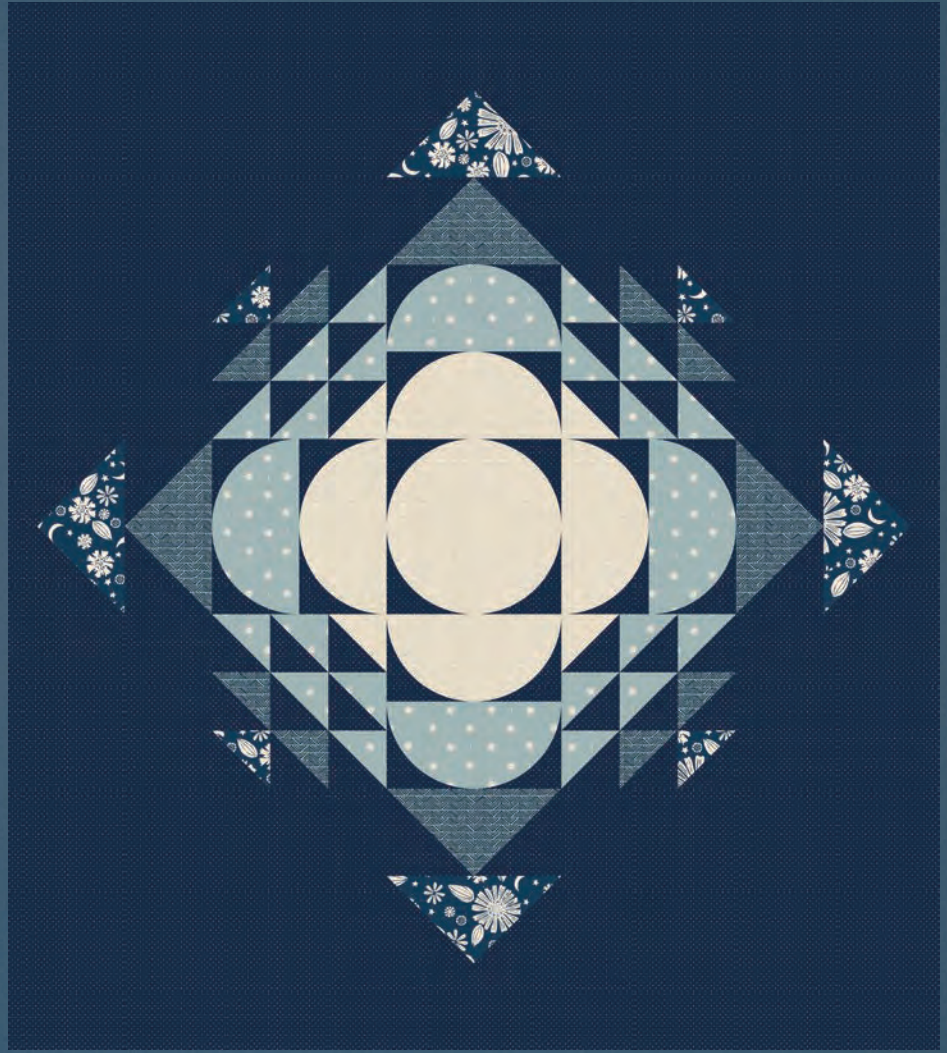

# GOLDEN HOUR

ALEXIA MARCELLE ABEGG

Golden Hour by Alexia Marcelle Abegg captures the feeling of sitting outside in contentment on a late summer day, when the most pressing matter is watching the warm sunlight slowly stretch and fade into shadow. Alexia's signature handcrafted look and feel extends to the 24" x WOF Bandana Panel, which includes two large motifs that can be hemmed into bandanas, used as quilt blocks, the sides of bags, whatever you can imagine! Three rayon prints round out the collection.

PP 110 Patchwork & Poodles - Zippy

66" x 66"

MM 102  
Miss Make  
Clava  
57" x 57"

MH 010 Modern Handcraft - Phase

64" x 72"

PSRS4016 Ruby Star Society Project Sheet - Band

Bandana Quilt

60" X 60"