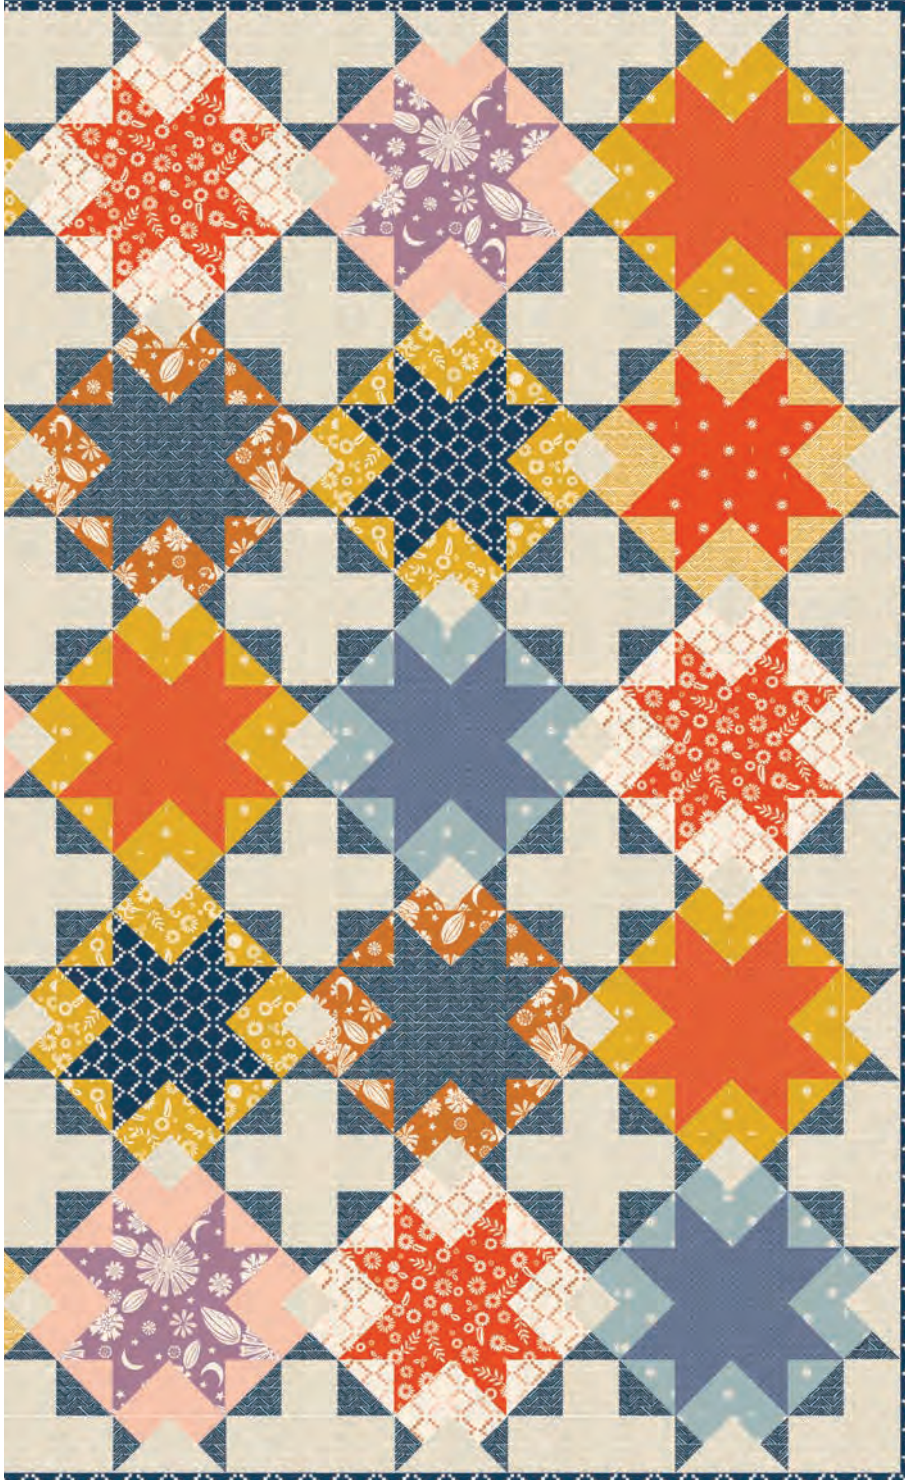

# GOLDEN HOUR

ALEXIA MARCELLE ABEGG

Golden Hour by Alexia Marcelle Abegg captures the feeling of sitting outside in contentment on a late summer day, when the most pressing matter is watching the warm sunlight slowly stretch and fade into shadow. Alexia's signature handcrafted look and feel extends to the 24" x WOF Bandana Panel, which includes two large motifs that can be hemmed into bandanas, used as quilt blocks, the sides of bags, whatever you can imagine! Three rayon prints round out the collection.

## APRIL DELIVERY

18 premium 100% Ruby Star Cotton prints  
3 Rayon prints

RS4016

Assortments and precuts do not include rayon.  
FQ includes one panel RS4022-12.  
HY includes all panels.

BANDANA PANEL | SADDLE 24" X WOF

RS4022-13

BANDANA PANEL | WARM RED 24" X WOF

RS4022-15

ISE 235  
It's Sew Emma  
Equinox  
54" x 72"

KTO 141  
Kitchen Table Quilting  
Maggie  
57" x 72"

**SL N126**  
Sew Liberated  
Matcha Top (adult)

PP 110 Patchwork & Poodles - Zippy

66" x 66"

MM 102  
Miss Make  
Clava  
57" x 57"

MH 010 Modern Handcraft - Phase

64" x 72"

PSRS4016 Ruby Star Society Project Sheet - Band

Bandana Quilt

60" X 60"