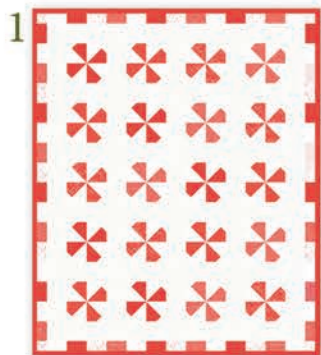

Advent Calender Panel - 26"x44"
Number Squares - approx 2 3/4" x 2 3/4"

48272 11

Critters and Calender

panels reduced to show detail

Critters Galore Panel - 36"x44"

48271 11

Large Squares
approx 8 1/2" x 10 3/4"

Small Squares
approx 4 1/4" x 5 1/2"

Winter Critter Panel - 36"x44"

48270 11

48275 21

48274 21

48275 11

48274 11

48274 22

KIT48270

GB 029/GB 029G
Stocking Quilt
55" x 56"

GB 028/GB 028G
1 Peppermint
62" x 75"

GB 027/GB 027G
2 Gifts Quilt
94" x 133"

GB 002/GB 002G
3 Merrily Quilt
27" x 33" PP Friendly

GB 026/GB 026G
4 Merriment Quilt
36" x 40"