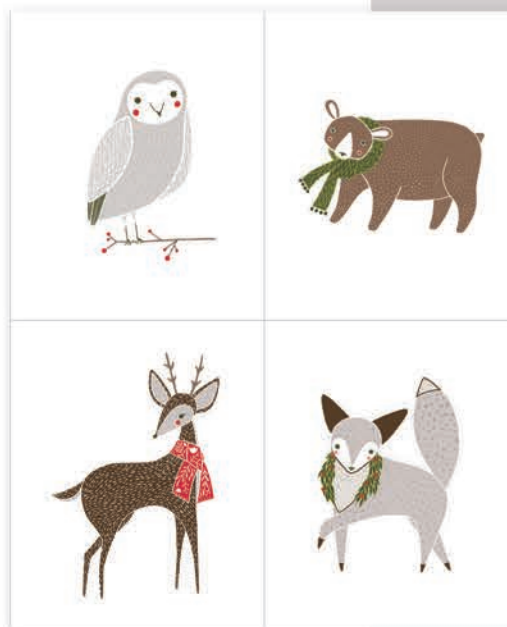

Winter Critter Panel - 36"x44"

48270 11