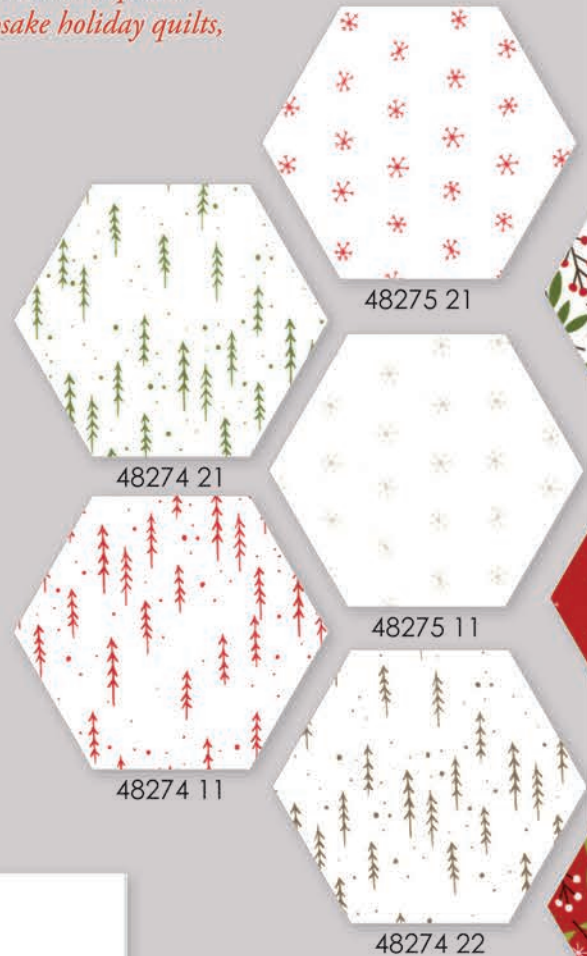

Advent Calender Panel - 26"x44"
Number Squares - approx 2 3/4" x 2 3/4"

48272 11

Critters and Calender

panels reduced to show detail

Critters Galore Panel - 36"x44"

48271 11

Large Squares
approx 8 1/2" x 10 3/4"

Small Squares
approx 4 1/4" x 5 1/2"

Winter Critter Panel - 36"x44"

48270 11

48275 21

48274 21

48275 11

48274 11

48274 22

KIT48270

GB 029/GB 029G
Stocking Quilt
55" x 56"

GB 028/GB 028G
1 Peppermint
62" x 75"

GB 027/GB 027G
2 Gifts Quilt
94" x 133"

GB 002/GB 002G
3 Merrily Quilt
27" x 33" PP Friendly

GB 026/GB 026G
4 Merriment Quilt
36" x 40"

GB 003/GB 003G
5 Jolly Wall Quilt
24" x 27" PP Friendly

moda

48270

Asst. 15

Asst. 8

AB

F8

JR