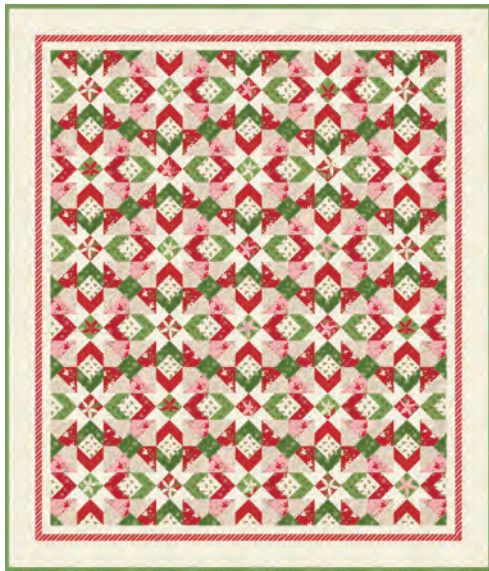

# Once upon a *Christmas*

by Sweetfire Road

A

Twinkling eyes and happy hearts meet with the familiar comforts of the season in my new collection for Moda, "Once Upon a Christmas." Featuring timeless motifs of sweet holly berries, shiny baubles on evergreen branches and peppermint sticks... My wish is that this collection inspires many happy quilty makes to help you and your loved ones celebrate the season of hope and joy.

May 2024 Delivery

IG | @sweetfireroad  
#onceuponachristmasfabric

*moda* FABRICS + SUPPLIES®

B

C

D

E

- A) SFR 0019 Christmas Joy | 68" x 68"
- B) SFR 0017 Holly Garland | 54" x 63"
- C) SFR 0018 Gather 'Round | 54" x 64"
- D) SFR 0021 Wrapping Party | 63" x 75" *JR Friendly Pattern also includes table runner 16" x 38"*
- E) SFR 0020 'Tis The Season Pillow Set | 20" x 20"