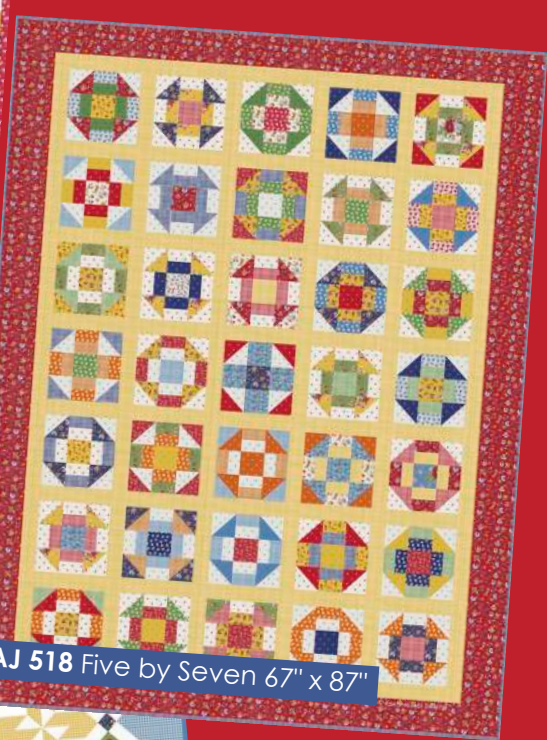

## American Jane

An abundance of color, vintage-style prints, and a bit of whimsy describes my *Picture Perfect* collection. It will look new, and still be comfortably familiar. There will be squares and dots, a gingham print in just the right size, and a couple of floral prints in different sizes. Add just the right ABC blocks and an alphabet panel, and it really is Picture Perfect.

Whether you're creating something for kids or adults, the colors in this collection are perfect for any kind of project you want to make.

AJ 516 | Spy Quilt 39" x 55"

AJ 511 Focus Point 50" x 62"

AJ 513 Sparkle in the Sky 41" x 51"

# Picture Perfect *American Jane*

21800 11\*

Panel measures approx. 42.5" x 29".  
Small Images without borders are about 4" square.