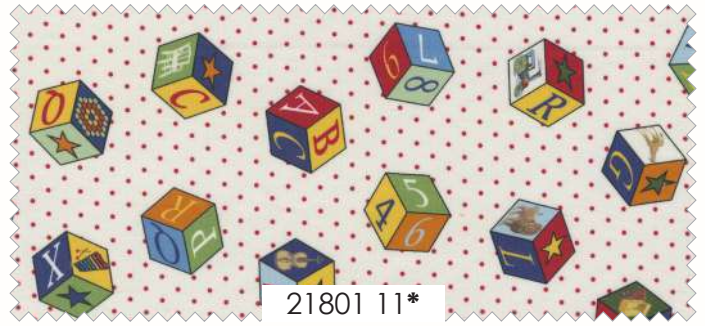

# Picture Perfect *American Jane*

21800 11\*

Panel measures approx. 42.5" x 29".  
Small Images without borders are about 4" square.

# Picture Perfect American Jane

OFF-WHITE  
9900 200

21802 11\*

21801 11\*

21803 11\*

21804 11\*

21805 21

21807 12\*