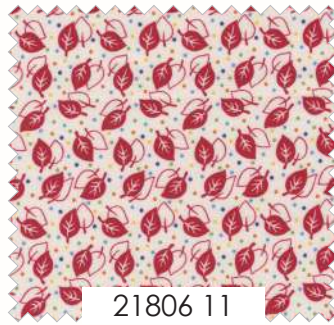

# Picture Perfect *American Jane*

21800 11\*

Panel measures approx. 42.5" x 29".  
Small Images without borders are about 4" square.

# Picture Perfect American Jane

OFF-WHITE  
9900 200

21802 11\*

21801 11\*

21803 11\*

21804 11\*

21805 21

21807 12\*

21806 11

21804 12

21803 12\*

CAYENNE  
9900 256

21801 14

21803 14

21804 14\*

21806 12