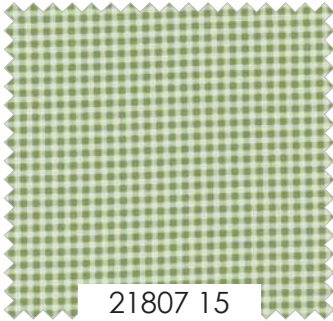

Picture Perfect American Jane