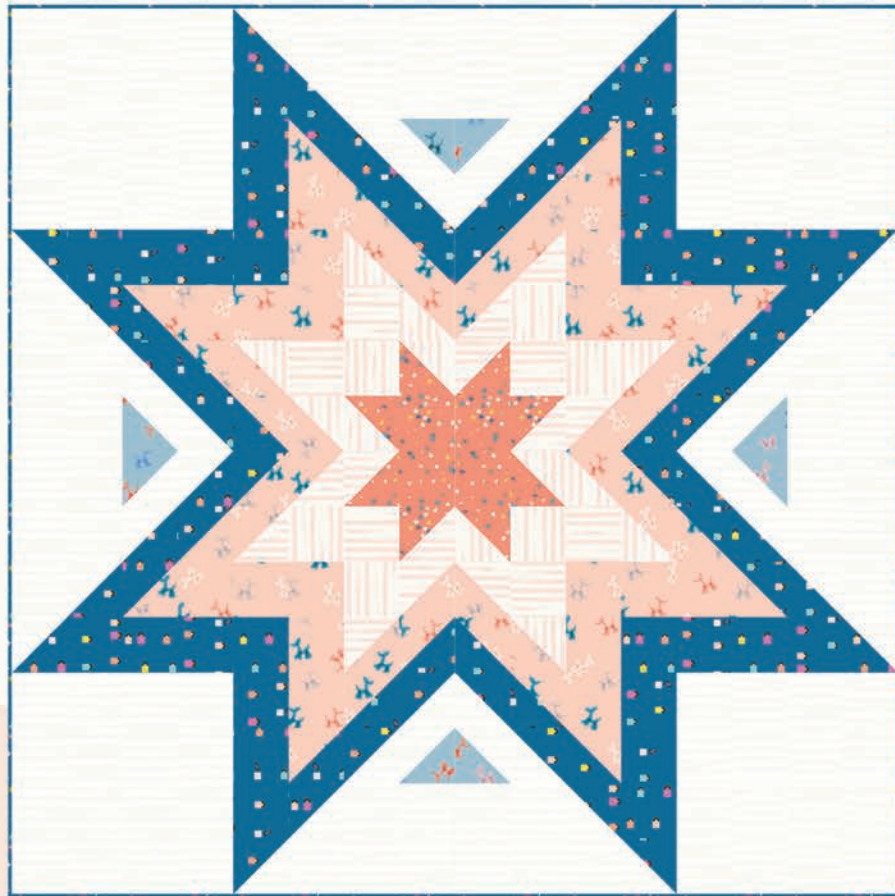

QL 104G Emily Dennis - Expanding Stars quilt

64" x 64"