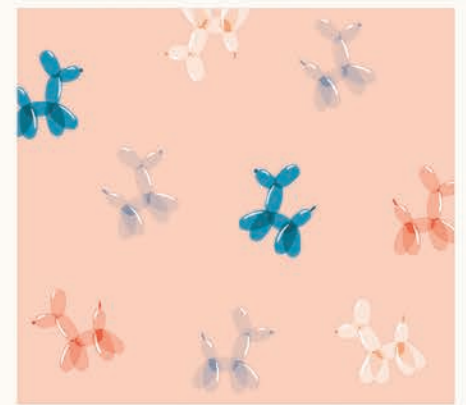

POP!

RASHIDA COLEMAN ♥ HALE

Pop! is a joyful collection inspired by things that go pop. So pop on a record, have a cold bottle of soda pop, and join in the party. (Don't pop those cute balloon animals, though!)

Zip!

RASHIDA COLEMAN ♥ HALE

Zip! is a not-so-basic print with a little more 'whoosh' than your average stripe. The painterly aesthetic adds texture and dimension.

JULY DELIVERY

RS1001

23 prints
100% premium
Ruby Star Cotton

- Asst. 15
- Asst. 10
- HY
- FQ
- JLC
- JJR
- PP

(JJR, JLC do not include
RS1005-11, -13, -17;
PP does not include
RS1005-13, -17)

RS1002-13

SUGGESTED MODA BELLA SOLID COORDINATES & COMPLEMENTS

9900

- 200
- 296
- 291
- 209
- 271
- 111
- 207
- 301