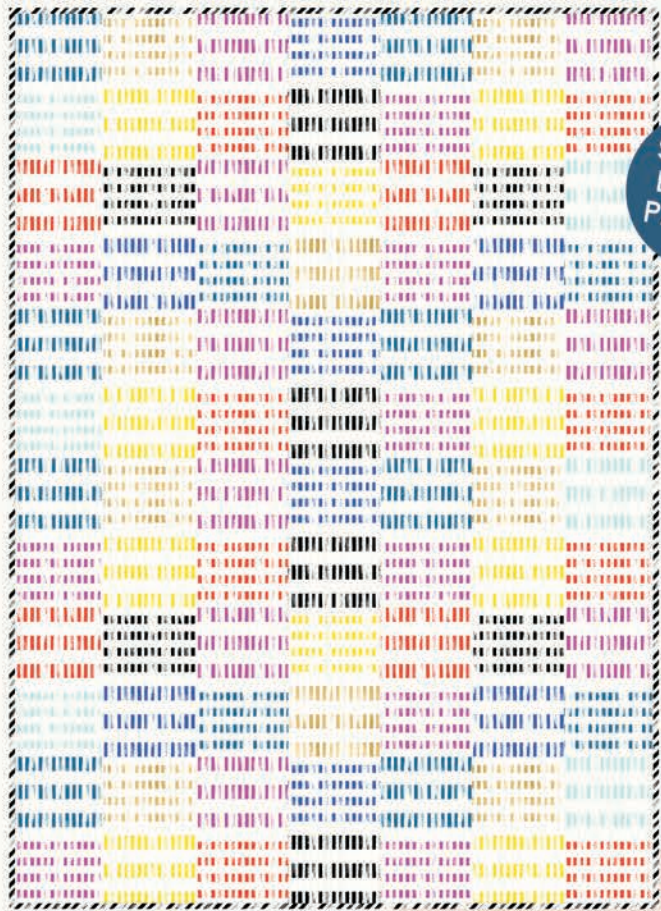

Zip!

RASHIDA COLEMAN ♥ HALE

Zip! is a not-so-basic print with a little more 'whoosh' than your average stripe. The painterly aesthetic adds texture and dimension.

JULY DELIVERY

RS1001

23 prints
100% premium
Ruby Star Cotton

RS1005-23

RS1005-24M

RS1005-25

RS1005-27

RS1005-28

SPECIAL
EDITION
PATTERN

GB 025 Green Bee Patterns - Shirt Stripes quilt 72" x 92½"

SASSLN 0065 Sassafras Lane - Express Yourself Way banners