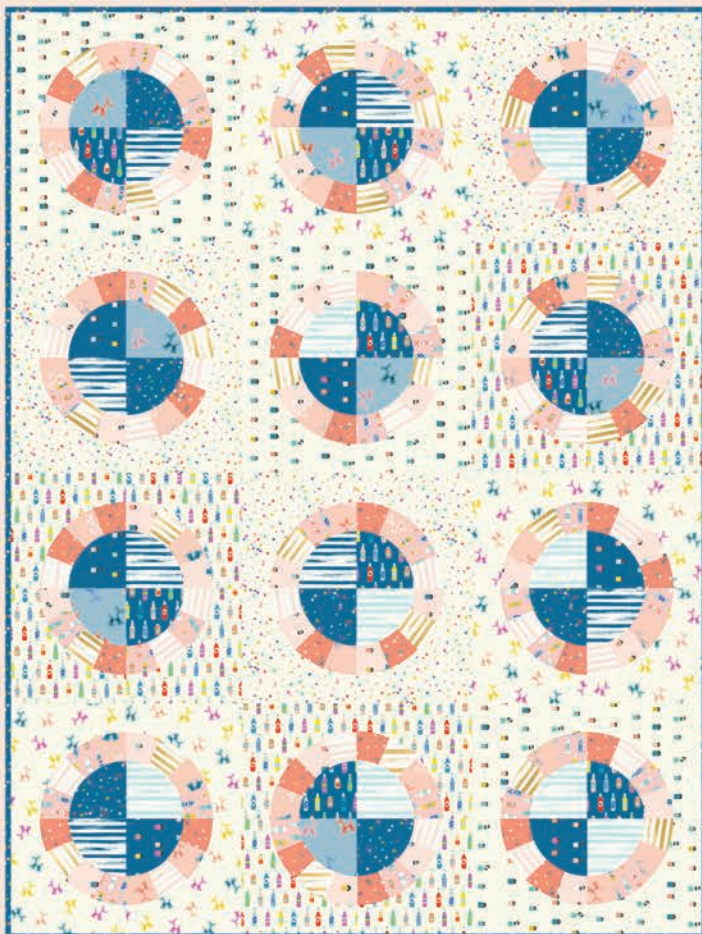

Zip!

RASHIDA COLEMAN ♥ HALE

Zip! is a not-so-basic print with a little more 'whoosh' than your average stripe. The painterly aesthetic adds texture and dimension.

JULY DELIVERY

RS1001

23 prints
100% premium
Ruby Star Cotton

RS1005-23

RS1005-24M

RS1005-25

RS1005-27

RS1005-28

SPECIAL
EDITION
PATTERN

GB 025 Green Bee Patterns - Shirt Stripes quilt 72" x 92½"

SASSLN 0065 Sassafras Lane - Express Yourself Way banners

RSS PI06 Ruby Star Society - Party Hat quilt

60" x 60"

30" x 30"

QL 104G Emily Dennis - Expanding Stars quilt

64" x 64"

GB 06 Green Bee Patterns - Lots of Dots quilt

72" x 96"

OS 056CW2 Oliver + S - Cartwheel Wrap Dress (children's)