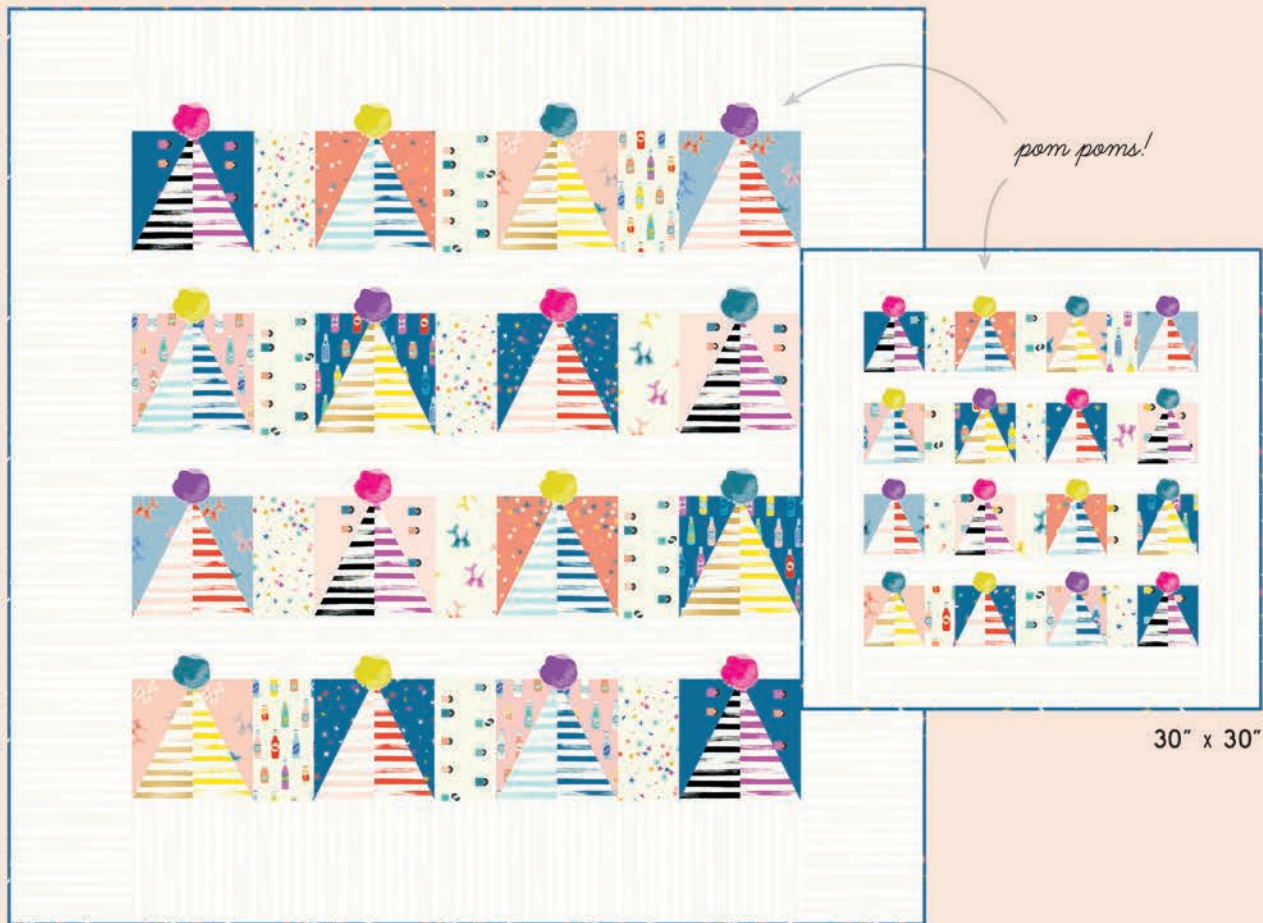

RS1005-23

RS1005-24M

RS1005-25

RS1005-27

RS1005-28

SPECIAL
EDITION
PATTERN

GB 025 Green Bee Patterns - Shirt Stripes quilt 72" x 92½"

SASSLN 0065 Sassafras Lane - Express Yourself Way banners

RSS PI06 Ruby Star Society - Party Hat quilt

60" x 60"

30" x 30"

QL 104G Emily Dennis - Expanding Stars quilt

64" x 64"

GB 06 Green Bee Patterns - Lots of Dots quilt

72" x 96"

OS 056CW2 Oliver + S - Cartwheel Wrap Dress (children's)