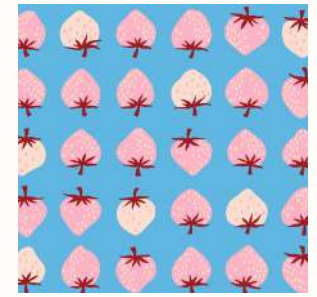

RS3043-13L

STRAWBERRY | ALTITUDE