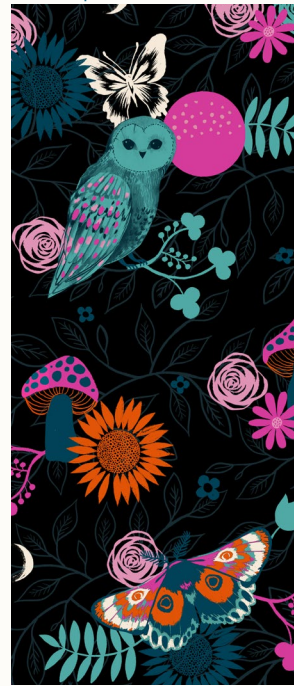

RS5027

SUGGESTED MODA BELLA SOLID COORDINATES & COMPLEMENTS

9900

TWILIGHT | BLACK

RS2066 13

MOON PHASE | BLACK

RS2073 14M

TWILIGHT | DARK TEAL