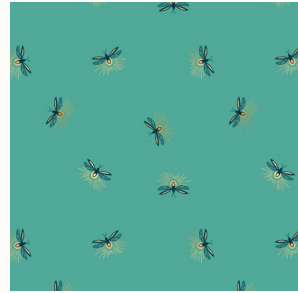

FIREFLIES | SUCCULENT

RS2071 12M