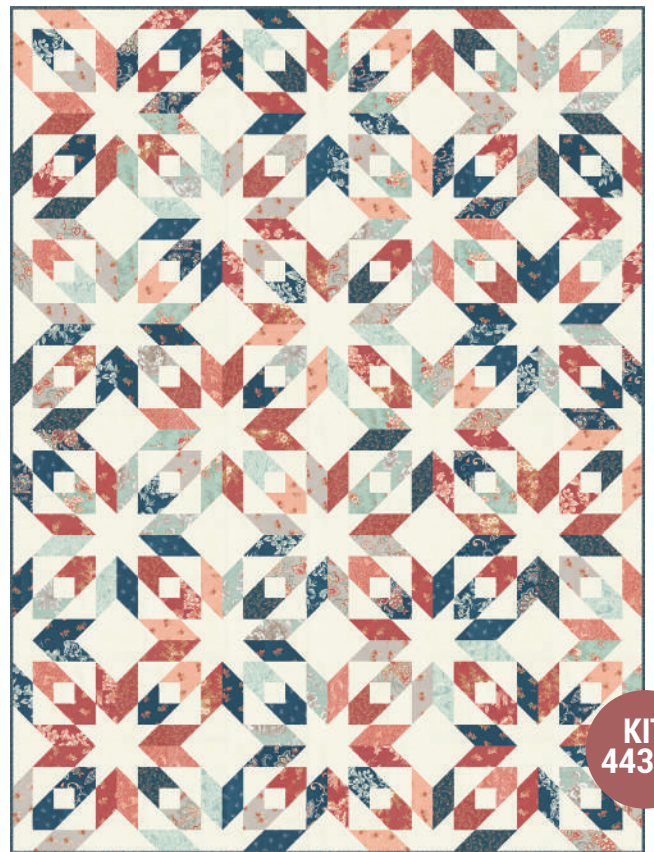

DECEMBER DELIVERY

•38 Prints •100% Premium Cotton

ABs & F8s include all 38 skus. JRs, LCs, MCs & PPs include 38 skus with two each of 44380-11 & 14.

108" Sandalwood 3 Sisters

108 INCH QUILT BACKS

108019 11

108019 13

108019 14

108019 17

108019 • 4 108 Inch Prints • 100% Premium Cotton DECEMBER DELIVERY

moda DECEMBER DELIVERY

DLL 236 Love Is Patient Runner 60 1/2" x 60 1/2"
by Designs by Lavender Lime

ISE 287 Goose & Gander 66 1/2" x 66 1/2"
by It's Sew Emma

SS 419 Pheobe 60" x 72"
by Splendid Speck

MM 018 Same Sky 60" x 80"
by Modernly Morgan