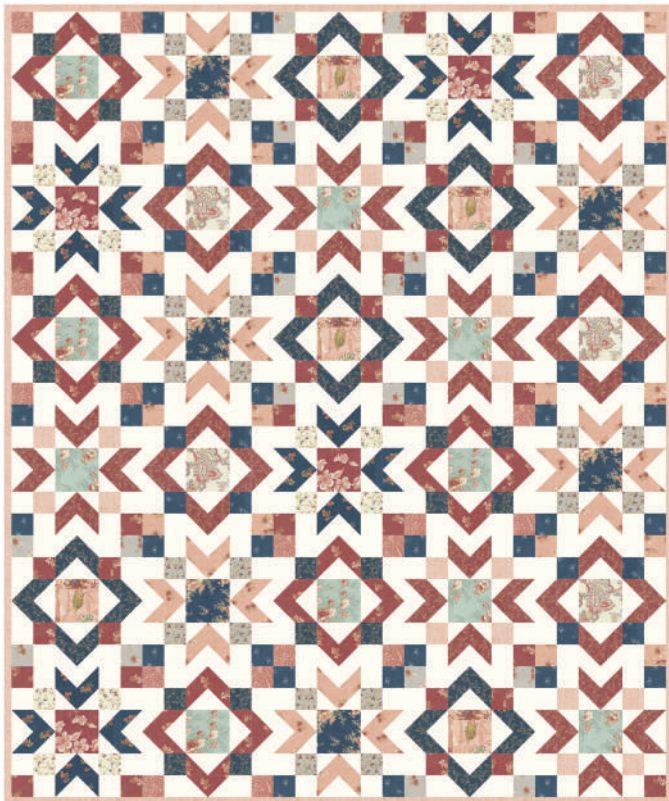

DECEMBER DELIVERY

•38 Prints •100% Premium Cotton

ABs & F8s include all 38 skus. JRs, LCs, MCs & PPs include 38 skus with two each of 44380-11 & 14.

108" Sandalwood 3 Sisters

108 INCH QUILT BACKS

108019 11

108019 13

108019 14

108019 17

108019 • 4 108 Inch Prints • 100% Premium Cotton DECEMBER DELIVERY

moda DECEMBER DELIVERY

DLL 236 Love Is Patient Runner 60 1/2" x 60 1/2"
by Designs by Lavender Lime

ISE 287 Goose & Gander 66 1/2" x 66 1/2"
by It's Sew Emma

SS 419 Pheobe 60" x 72"
by Splendid Speck

MM 018 Same Sky 60" x 80"
by Modernly Morgan