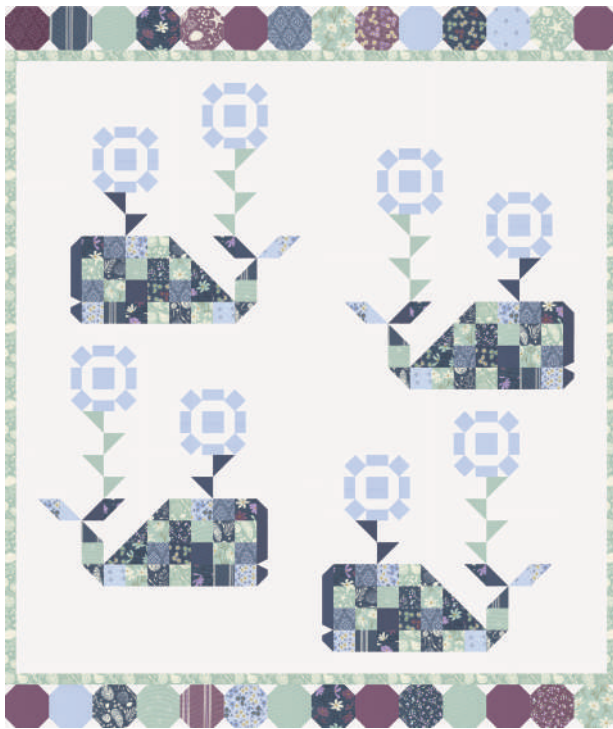

SFR 0029 Whale Watch
56" x 66" LC Friendly