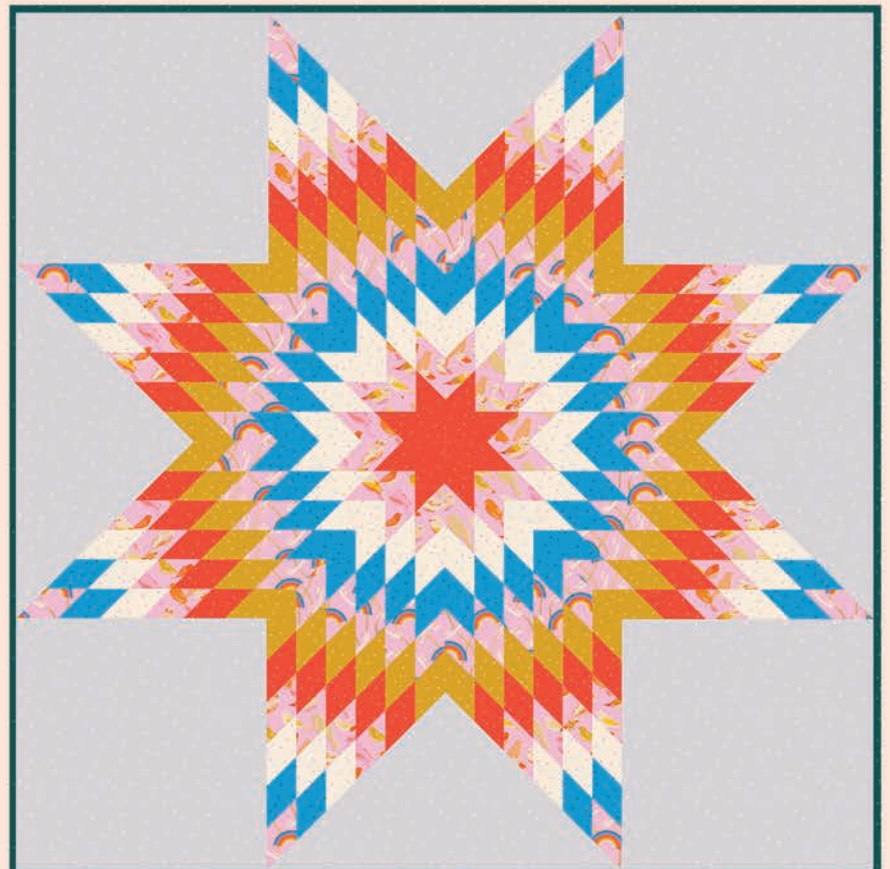

RS0005-23

RS0005-20

RS0005-17

RS0005-15

RS0005-12

RSS P101 Ruby Star Society - Rainbow Ice Cream quilt 72" x 90"

OAD 97 Olive Ann Designs - Rose (childrens dress)

IJ 974CR Indygo Junction - Banded Baskets

QS 2008 Quiltsmart - Lone Star Printed Interfacing

58" x 58"

AG 538 Noodlehead - Explorer Tote

JLC  
FRIENDLY

RSS P102 Ruby Star Society - Social Circle quilt

68" x 68"

MM 101 Miss Make - Looper quilt

60" x 60"