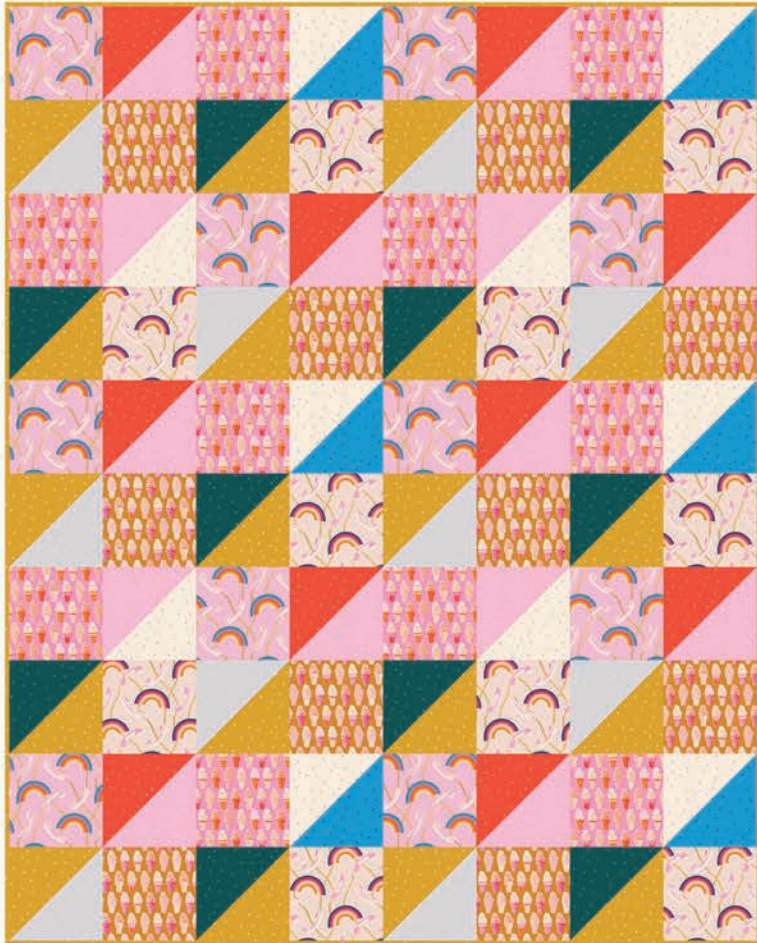

RS0005-23

RS0005-20

RS0005-17

RS0005-15

RS0005-12

RSS P101 Ruby Star Society - Rainbow Ice Cream quilt 72" x 90"

OAD 97 Olive Ann Designs - Rose (childrens dress)

IJ 974CR Indygo Junction - Banded Baskets

QS 2008 Quiltsmart - Lone Star Printed Interfacing

58" x 58"

AG 538 Noodlehead - Explorer Tote

JLC  
FRIENDLY

RSS P102 Ruby Star Society - Social Circle quilt

68" x 68"

MM 101 Miss Make - Looper quilt

60" x 60"