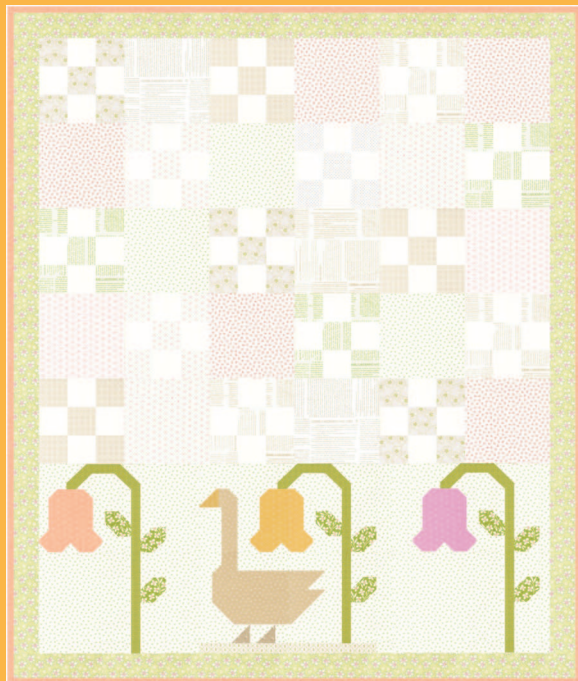

LC

MC

PP

MAY DELIVERY

*40 Prints *2 60" Cheaters *100% Premium Cotton
Precuts include all 40 skus. E assortment includes 15 yds of each coordinating Eyelet Coordinate.

20488 11 IVORY

20488 82 GRASS

20488 83 LEAF

Eyelet Coordinates

Summer's End FIG TREE & CO

FT 3054 Garden Rosehips 64" x 64"

FT 3052 Spiky Rose 59" x 68"

Gertrude Baby Version 45" x 53"

62" x 65"

FT 3051 Gertrude

Summer's End FIG TREE & CO

60" x 82"

FT 3055 Maisy Daisies 56" x 71"

Green Version 50" x 65"

FT 3053 Cameos

CROSS STITCH PATTERNS

FT 105-CS Gertrude Cross Stitch

FT 106-CS Spiky Rose Cross Stitch