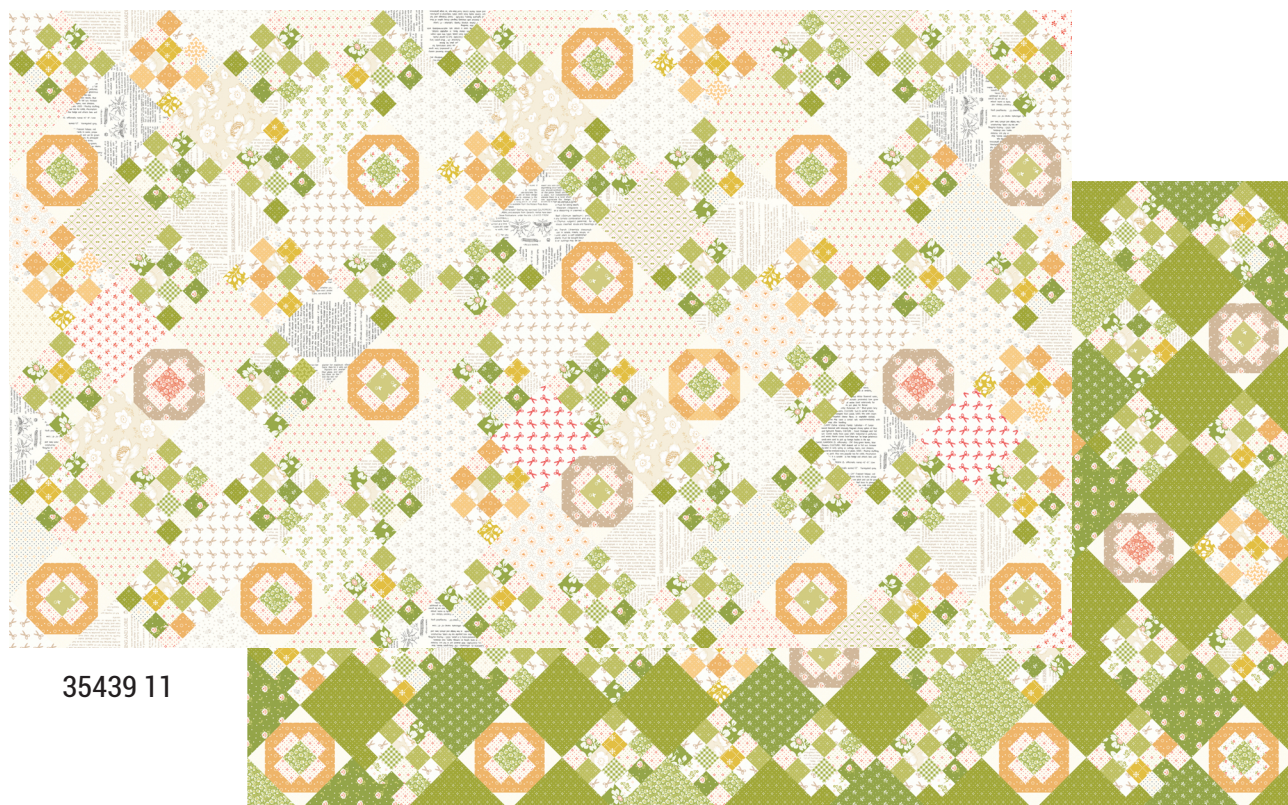

Summer's End

FIG TREE & CO

There is something about the colors of the garden and all the flowers and lush greenery toward the end of the summer that are so full of saturated & soft beauty. It is my favorite time of the summer garden and these colors, prints and patterns are my vision of that garden created in fabric. All of the colors are warm, soft and vibrant at the same time, the patterns are floral and comfortable, awash in the golden hour of a late summer afternoon. The feel is definitely a vintage vibe with colors like clover, daisy, persimmon, sunflower and lilac. I hope it evokes feelings of the sun on your face and a basket full of ripe fruit on your arm as you meander by a cottage fence with tall flowers growing wild around it!

moda MAY DELIVERY

35439 11

Full 60" WOF Shown

35439 12

Summer's End FIG TREE & CO

35433 11*

35438 11

35433 25*

LC

MC

PP

MAY DELIVERY

*40 Prints *2 60" Cheaters *100% Premium Cotton
Precuts include all 40 skus. E assortment includes 15 yds of each coordinating Eyelet Coordinate.

20488 11 IVORY

20488 82 GRASS

20488 83 LEAF