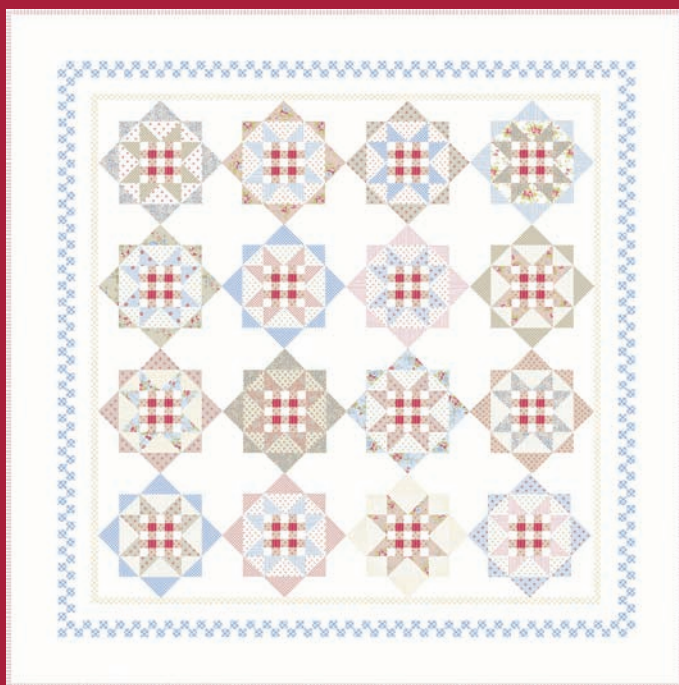

sweet  
**Liberty**

brenda riddle designs  
home of  
*Acorn Quilt & Gift Company*

AQ 244 Bailey 80" x 80"

AQ 292 Devotion 84" x 84"

**“Liberty, when it begins to take root,  
is a plant of rapid growth.”  
-George Washington**

With a little wink of red to accompany the gentle hues of faded chambray, dusty pink, natural linen and soft white, the vintage prints of Sweet Liberty celebrate the long-standing blessings of our nation.

Checks & classic stripes join well-loved designs that have surrounded us for generations, embracing all who have come before us & paved the way for us. Create quilts and projects with Sweet Liberty that are a beautiful reminder of the foundations of liberty, & the freedoms that mean so much.

**FEBRUARY DELIVERY**

AQ 293 Liberty Red Version 58" x 58"

AQ 251 Coventry 61" x 73"

AQ 293 Liberty Blue Version 58" x 58"

18750 11

18753 21

18751 11

18752 11