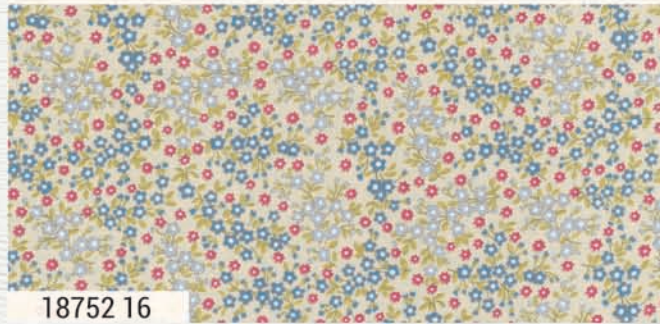

**FEBRUARY DELIVERY**

AQ 293 Liberty Red Version 58" x 58"

AQ 251 Coventry 61" x 73"

AQ 293 Liberty Blue Version 58" x 58"

18750 11

18753 21

18751 11

18752 11

18753 11

18755 11

18753 15

18754 11

18751 16

18754 15

18752 16

18750 16

MC

PP

FEBRUARY DELIVERY

•25 Prints •100% Premium Cotton

Precuts do not include Bella coordinates. JRs, LCs, MCs & PPs include 26 skus plus two each of 18750, 18751, 18752, 18753-21, 18754-17 & 22.