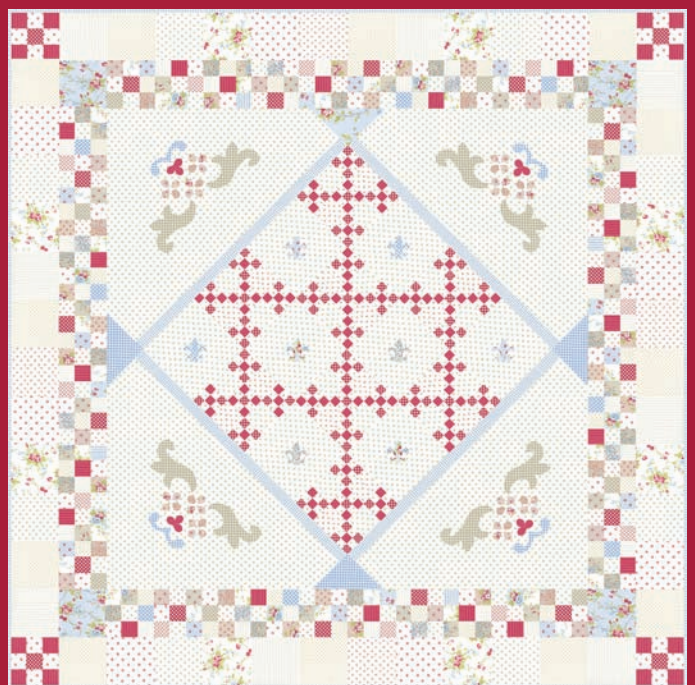

sweet  
**Liberty**

brenda riddle designs  
home of  
*Acorn Quilt & Gift Company*

AQ 244 Bailey 80" x 80"

AQ 292 Devotion 84" x 84"

**“Liberty, when it begins to take root,  
is a plant of rapid growth.”  
-George Washington**

With a little wink of red to accompany the gentle hues of faded chambray, dusty pink, natural linen and soft white, the vintage prints of Sweet Liberty celebrate the long-standing blessings of our nation.

Checks & classic stripes join well-loved designs that have surrounded us for generations, embracing all who have come before us & paved the way for us. Create quilts and projects with Sweet Liberty that are a beautiful reminder of the foundations of liberty, & the freedoms that mean so much.