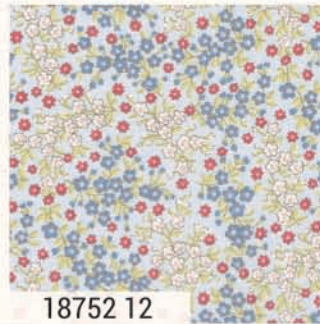

18750

Asst. 15

Asst. 10

AB

F8

JR

LC

MC

PP

FEBRUARY DELIVERY

•25 Prints •100% Premium Cotton

Precuts do not include Bella coordinates. JRs, LCs, MCs & PPs include 26 skus plus two each of 18750, 18751, 18752, 18753-21, 18754-17 & 22.