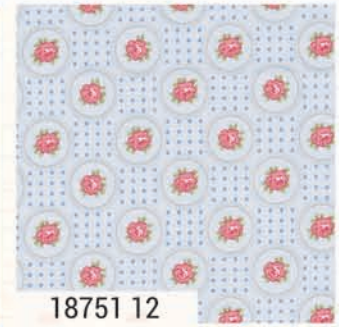

18750

Asst. 15

Asst. 10

AB

F8

JR

LC

MC

PP

FEBRUARY DELIVERY

•25 Prints •100% Premium Cotton

Precuts do not include Bella coordinates. JRs, LCs, MCs & PPs include 26 skus plus two each of 18750, 18751, 18752, 18753-21, 18754-17 & 22.