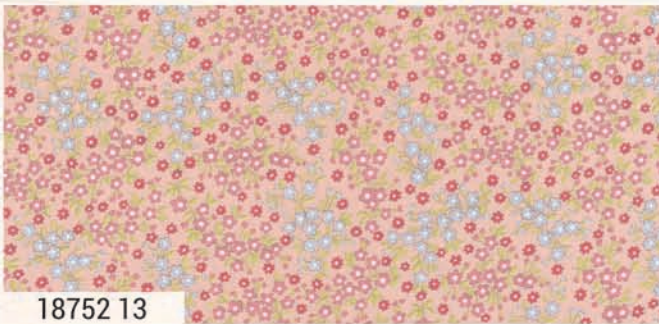

18750

Asst. 15

Asst. 10

AB

F8

JR

LC

MC

PP

FEBRUARY DELIVERY

•25 Prints •100% Premium Cotton

Precuts do not include Bella coordinates. JRs, LCs, MCs & PPs include 26 skus plus two each of 18750, 18751, 18752, 18753-21, 18754-17 & 22.