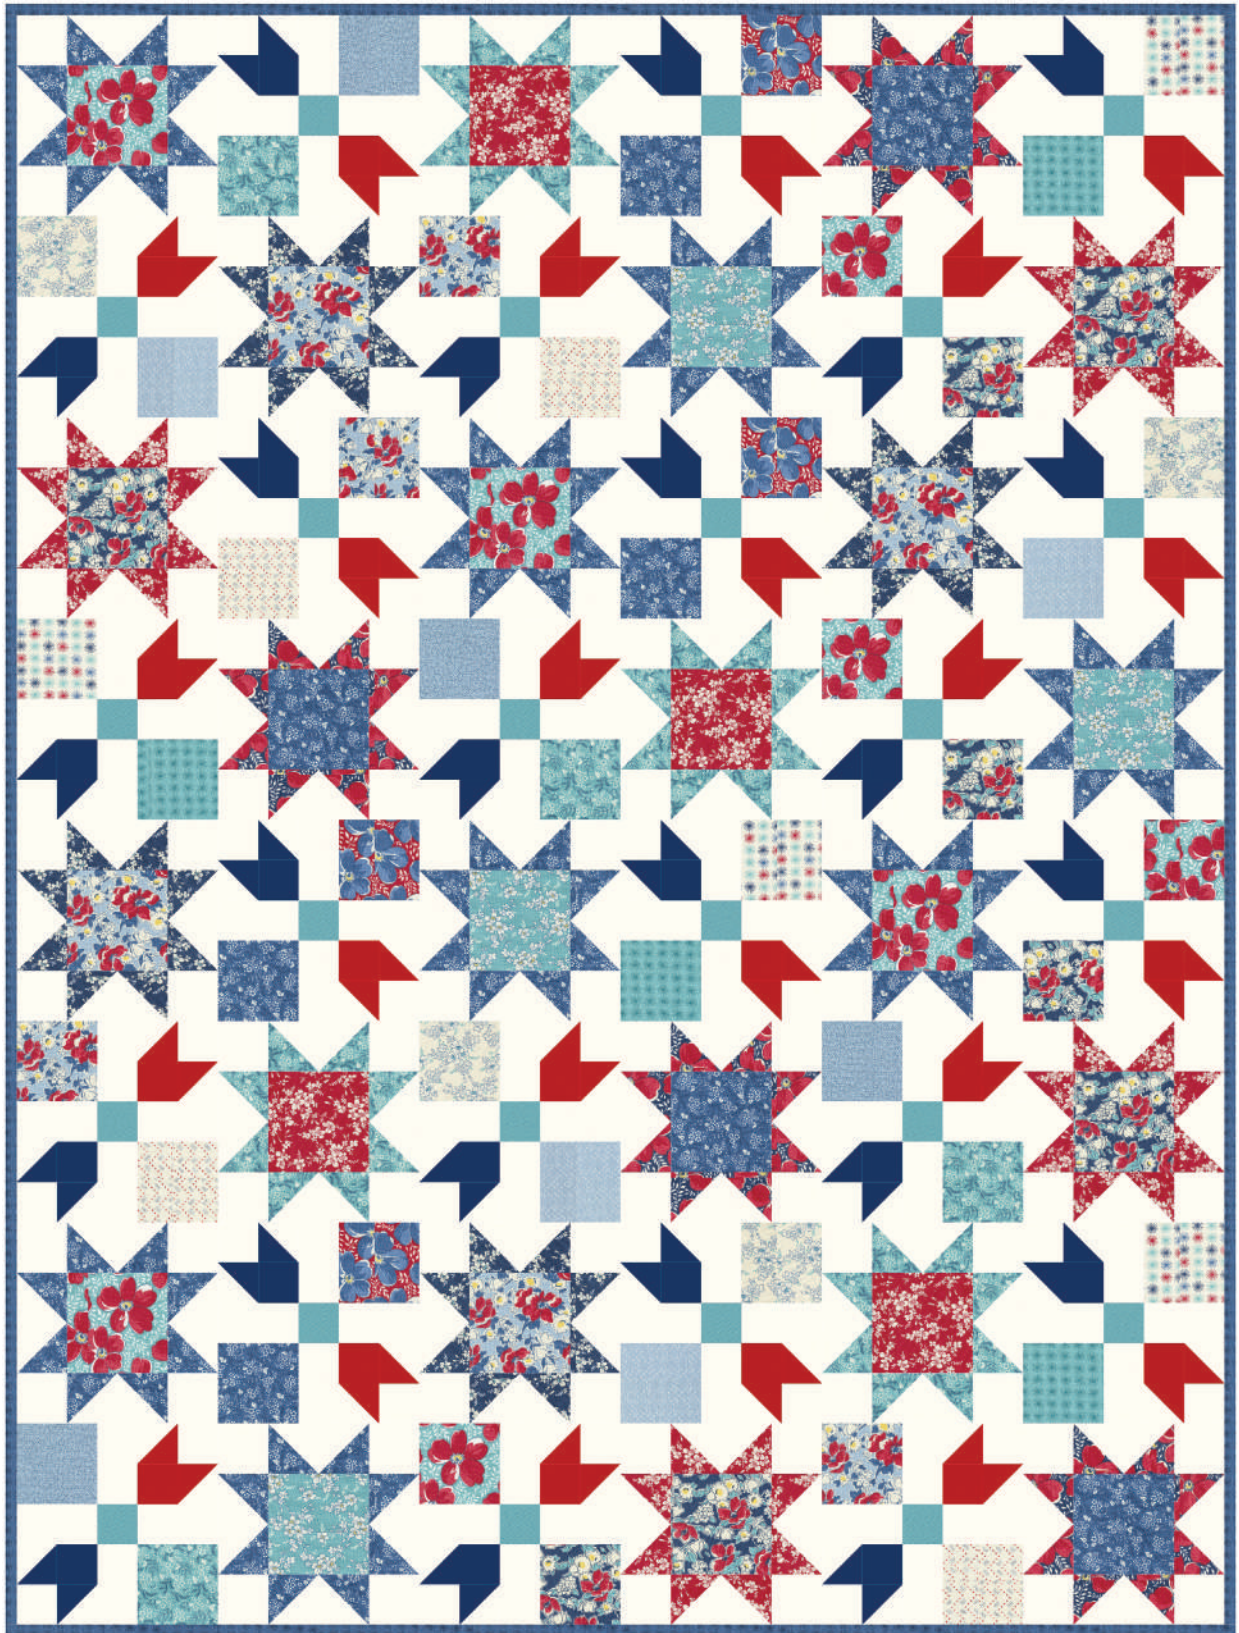

TIME AND AGAIN

Linzee Kull McCray @seamswrite

Inspired by feed sacks of the past that were often printed in more than one colorway, Time and Again brings new life to favorite prints from earlier collections. As the selvedge says, “Begin Anew,” a reminder that this refreshed palette and varied pairing of prints provides a novel perspective. The red, white, and blue of Time and Again evokes an All-American feel, while the teal and pops of yellow give these vintage prints a modern spin. You’ll love sewing quilts, bags, and clothing with Time and Again for a timeless look and feel.

LC

MC

PP

DECEMBER DELIVERY

•25 Prints •100% Premium Cotton
ABs include all 25 skus. JRs, LCs, MCs & PPs include 25 skus with two each of 23360 - 23364, 23366-13 & 17.

20488 123 BETTY'S RED

20488 207 GLACIER

20488 236 NAUTICAL BLUE

Bella Solid Coordinates

SS 501 Nora 60" x 80"
by Splendid Speck

CSQ 118 City Park Pool 48" x 60" LC Friendly
by Clark Street Quilts

CSQ 119 Josh's Jumping Jacks
Quilt 63" x 81" AB Friendly & Pillow 18" x 18"
by Clark Street Quilts