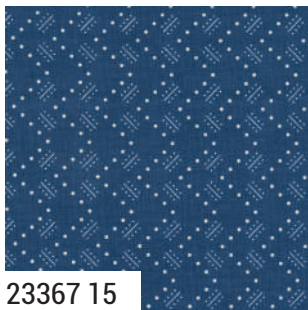

Bella Solid Coordinates

moda

DECEMBER DELIVERY

TIME AND AGAIN

Linzee Kull McCray @seamswrite

23365 17

23366 17

23362 17

23367 17

23361 13

23360 17

23367 13

23366 13

23365 14

23364 14

23361 15

LC

MC

PP

DECEMBER DELIVERY

•25 Prints •100% Premium Cotton
ABs include all 25 skus. JRs, LCs, MCs & PPs include 25 skus with two each of 23360 - 23364, 23366-13 & 17.

20488 123 BETTY'S RED

20488 207 GLACIER