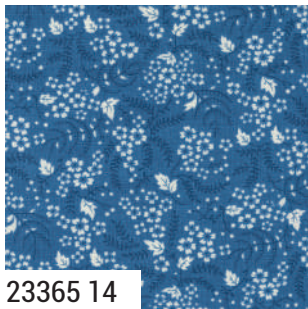

Bella Solid Coordinates

moda

DECEMBER DELIVERY

TIME AND AGAIN

Linzee Kull McCray @seamswrite

23365 17

23366 17

23362 17

23367 17

23361 13

23360 17

23367 13

23366 13

23365 14

23364 14

23361 15