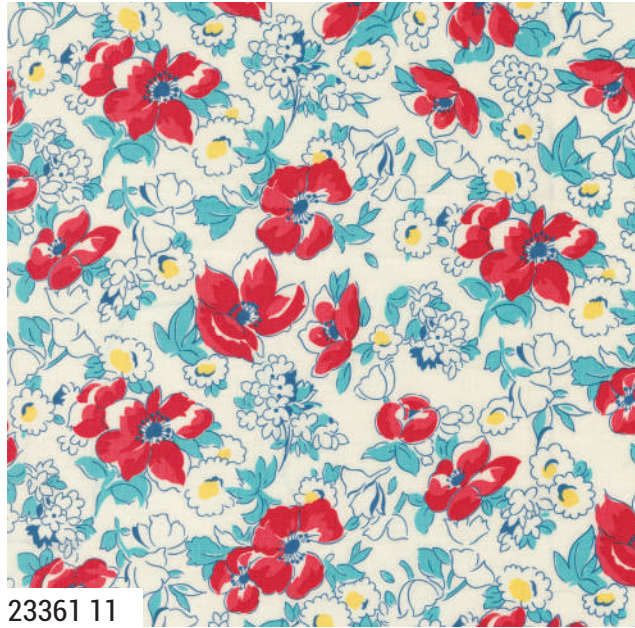

TIME AND AGAIN

Linzee Kull McCray @seamswrite

Inspired by feed sacks of the past that were often printed in more than one colorway, Time and Again brings new life to favorite prints from earlier collections. As the selvedge says, “Begin Anew,” a reminder that this refreshed palette and varied pairing of prints provides a novel perspective. The red, white, and blue of Time and Again evokes an All-American feel, while the teal and pops of yellow give these vintage prints a modern spin. You’ll love sewing quilts, bags, and clothing with Time and Again for a timeless look and feel.

DECEMBER DELIVERY
moda

TIME AND AGAIN

Linzee Kull McCray @seamswrite

23361 11

23366 21

23367 21

23362 11

23367 11

20488 236 NAUTICAL BLUE

Bella Solid Coordinates

SS 501 Nora 60" x 80"
by Splendid Speck

CSQ 118 City Park Pool 48" x 60" LC Friendly
by Clark Street Quilts

CSQ 119 Josh's Jumping Jacks
Quilt 63" x 81" AB Friendly & Pillow 18" x 18"
by Clark Street Quilts