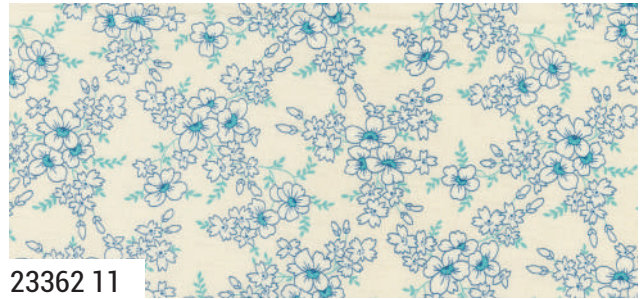

DECEMBER DELIVERY
moda

TIME AND AGAIN

Linzee Kull McCray @seamswrite

23361 11

23366 21

23367 21

23362 11

23367 11

23364 11

23360 12

23364 12

23367 12

23362 12

23365 12

9900 182 PORCELAIN

9900 326 POOLSIDE