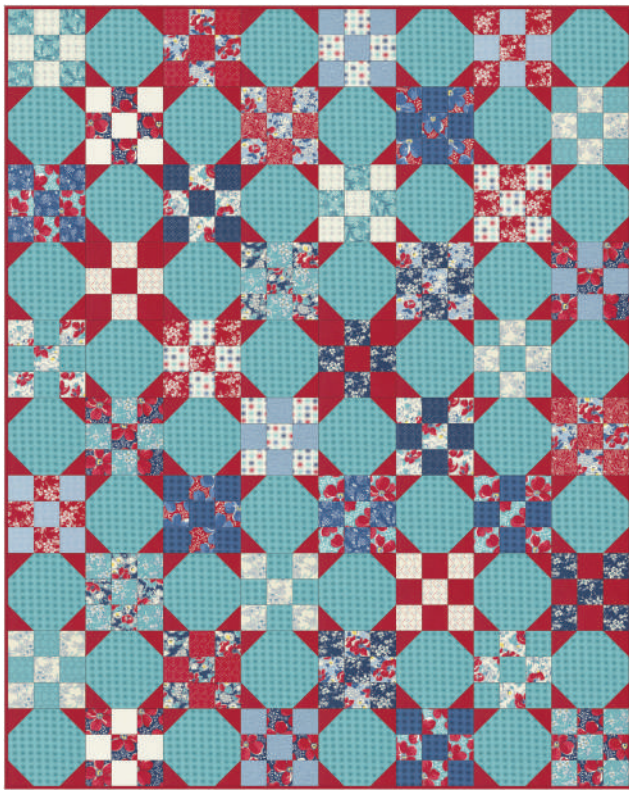

LC

MC

PP

DECEMBER DELIVERY

•25 Prints •100% Premium Cotton
ABs include all 25 skus. JRs, LCs, MCs & PPs include 25 skus with two each of 23360 - 23364, 23366-13 & 17.

20488 123 BETTY'S RED

20488 207 GLACIER

20488 236 NAUTICAL BLUE

Bella Solid Coordinates

SS 501 Nora 60" x 80"
by Splendid Speck

CSQ 118 City Park Pool 48" x 60" LC Friendly
by Clark Street Quilts

CSQ 119 Josh's Jumping Jacks
Quilt 63" x 81" AB Friendly & Pillow 18" x 18"
by Clark Street Quilts