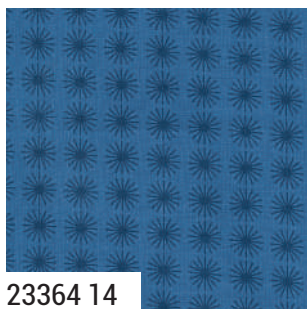

Bella Solid Coordinates

moda

DECEMBER DELIVERY

TIME AND AGAIN

Linzee Kull McCray @seamswrite

23365 17

23366 17

23362 17

23367 17

23361 13

23360 17

23367 13

23366 13

23365 14

23364 14

23361 15

LC

MC

PP

DECEMBER DELIVERY

•25 Prints •100% Premium Cotton
ABs include all 25 skus. JRs, LCs, MCs & PPs include 25 skus with two each of 23360 - 23364, 23366-13 & 17.

20488 123 BETTY'S RED

20488 207 GLACIER