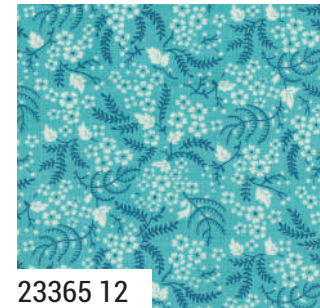

23364 11

23360 12

23364 12

23367 12

23362 12

23365 12

9900 182 PORCELAIN

9900 326 POOLSIDE

Bella Solid Coordinates

moda

DECEMBER DELIVERY

TIME AND AGAIN

Linzee Kull McCray @seamswrite

23365 17

23366 17

23362 17