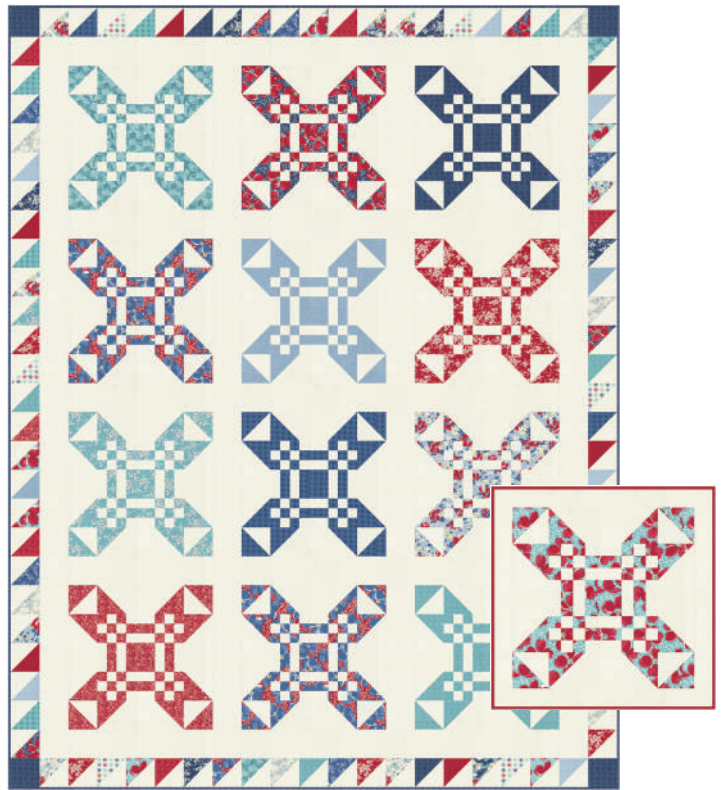

LC

MC

PP

DECEMBER DELIVERY

•25 Prints •100% Premium Cotton
ABs include all 25 skus. JRs, LCs, MCs & PPs include 25 skus with two each of 23360 - 23364, 23366-13 & 17.

20488 123 BETTY'S RED

20488 207 GLACIER

20488 236 NAUTICAL BLUE

Bella Solid Coordinates

SS 501 Nora 60" x 80"
by Splendid Speck

CSQ 118 City Park Pool 48" x 60" LC Friendly
by Clark Street Quilts

CSQ 119 Josh's Jumping Jacks
Quilt 63" x 81" AB Friendly & Pillow 18" x 18"
by Clark Street Quilts