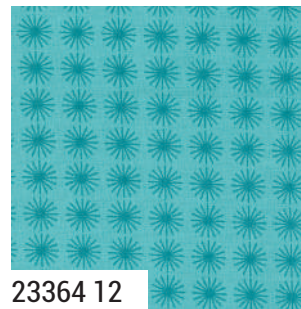

DECEMBER DELIVERY
moda

TIME AND AGAIN

Linzee Kull McCray @seamswrite

23361 11

23366 21

23367 21

23362 11

23367 11

23364 11

23360 12

23364 12

23367 12

23362 12

23365 12

9900 182 PORCELAIN

9900 326 POOLSIDE

Bella Solid Coordinates

moda

DECEMBER DELIVERY

TIME AND AGAIN

Linzee Kull McCray @seamswrite

23365 17

23366 17

23362 17