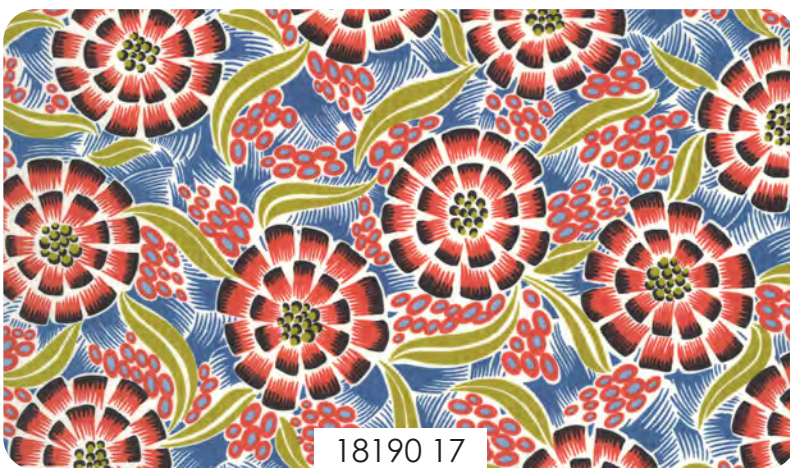

Ahhh... Winkipop. How I love thee!
The prints and palette for this range
were inspired by photographs of
our local beach taken by Romy, a
photographer based here in Victoria.
Winkipop is one of my favorites – the
colours wash together with the waves.
The cliff face reflects the setting sun,
and mix with the summer grasses and
wintery clouds. They're all a reminder
of the spectacular place I call home –
Australia's surf coast. How lucky I am.

WINKIPOP

JEN
KINGWELL
DESIGNS

NOVEMBER DELIVERY

moda
FABRICS + SUPPLIES®

18190 13

18192 13

18193 42

18131 96

18195 13

18196 21

18190 17

18192 12

18193 39

18197 14

18195 22

18190 19